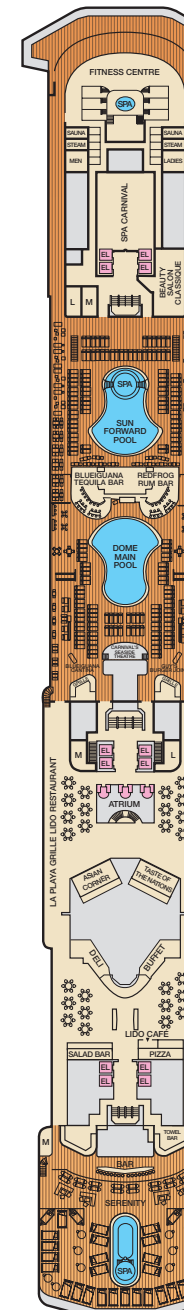

ACCOMMODATIONS SYMBOL LEGEND

- ★ 2 Twin Beds (convert to King) and Single Sofa Bed
- 2 Twin Beds (convert to King) and 1 Upper Pullman
- 2 Twin Beds (convert to King) and 2 Upper Pullmans
- 2 Twin Beds (convert to King), Single Sofa Bed and 1 Upper Pullman
- † 2 Twin Beds (convert to King) and Double Sofa Bed
- ◁ Interconnecting staterooms (ideal for families and groups of friends)
- 🚭 All accommodations are non-smoking.

The following staterooms are modified for wheelchair users:  
 4202; 4203; 4205; 4207; 5238; 5245; 6101; 6102; 6182; 6234;  
 6281; 7101; 7102; 7260; 7303; 8234; 8239. Stateroom features  
 and layouts may vary. Deck plan is subject to change.  
 Please contact the Carnival Reservations Department, Guest  
 Services, at Australia 13 31 94 or New Zealand 0800 442 095,  
 for details.

CATEGORIES

- 4A 4B 4C 4D 4E Interior
- 44 45 Interior Quad
- 4K Interior with Window (obstructed views)
- 46 Interior with Window Quad (obstructed views)
- 6A Ocean View
- 64 Ocean View Quad
- 7A Balcony (obstructed views)
- 74 Balcony Quad (obstructed views)
- 8A 8C 8D 8F Balcony
- 84 85 Balcony Quad
- 8J 8K Extended Balcony
- 86 Extended Balcony Quad
- 8M 8N Aft-View Extended Balcony
- 9A Premium Balcony (obstructed views)
- 9B Premium Balcony
- 9S Junior Suite
- 0S Ocean Suite
- 04 Ocean Suite Quad
- V5 Vista Suite
- G5 Grand Suite

Main • Deck 4

Upper • Deck 5

Empress • Deck 6

Verandah • Deck 7

Panorama • Deck 8

Lido • Deck 9

Sun • Deck 10

Sky • Deck 12