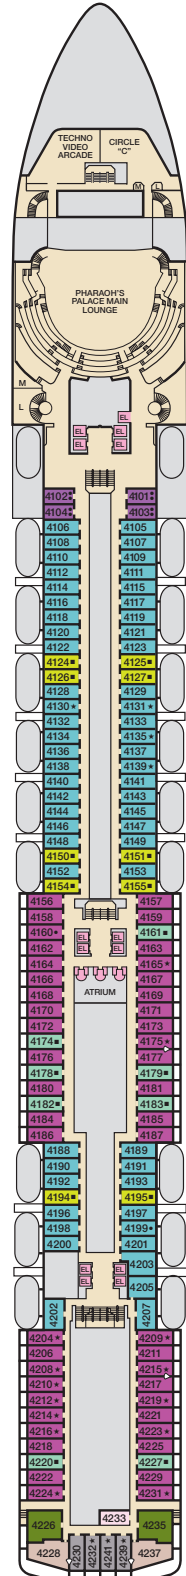

The following staterooms are modified for wheelchair users:  
 4202; 4203; 4205; 4207; 5238; 5245; 6101; 6102; 6182; 6234;  
 6281; 7101; 7102; 7260; 7303; 8234; 8239. Stateroom features  
 and layouts may vary. Deck plan is subject to change.  
 Please contact the Carnival Reservations Department, Guest  
 Services, at Australia 13 31 94 or New Zealand 0800 442 095,  
 for details.

CATEGORIES

- 4A 4B 4C 4D 4E Interior
- 44 45 Interior Quad
- 4K Interior with Window (obstructed views)
- 46 Interior with Window Quad (obstructed views)
- 6A Ocean View
- 64 Ocean View Quad
- 7A Balcony (obstructed views)
- 74 Balcony Quad (obstructed views)
- 8A 8C 8D 8F Balcony
- 84 85 Balcony Quad
- 8J 8K Extended Balcony
- 86 Extended Balcony Quad
- 8M 8N Aft-View Extended Balcony
- 9A Premium Balcony (obstructed views)
- 9B Premium Balcony
- 9S Junior Suite
- 0S Ocean Suite
- 04 Ocean Suite Quad
- V5 Vista Suite
- G5 Grand Suite

Gross Tonnage: 88,500 Length: 294 Metres Beam: 32 Metres  
 Cruising Speed: 22 Knots Guest Capacity: 2,124 (Double Occupancy)  
 Total Staff: 930 Registry: Malta

Riviera • Deck 1

Promenade • Deck 2

Atlantic • Deck 3

Main • Deck 4

Upper • Deck 5

Empress • Deck 6

Verandah • Deck 7

Panorama • Deck 8

Lido • Deck 9

Sun • Deck 10

Sky • Deck 12