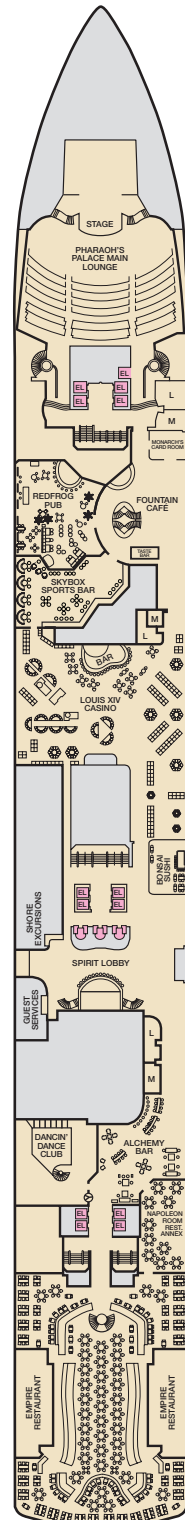

Promenade • Deck 2