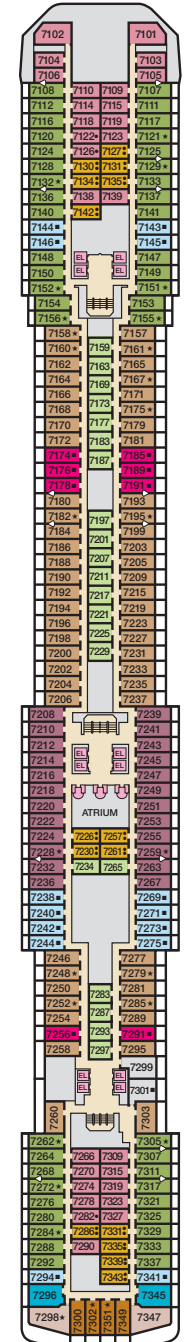

The following staterooms are modified for wheelchair users:  
 4202; 4203; 4205; 4207; 5238; 5245; 6101; 6102; 6182; 6234;  
 6281; 7101; 7102; 7260; 7303; 8234; 8239. Stateroom features  
 and layouts may vary. Deck plan is subject to change.  
 Please contact the Carnival Reservations Department, Guest  
 Services, at Australia 13 31 94 or New Zealand 0800 442 095,  
 for details.

CATEGORIES

- 4A 4B 4C 4D 4E Interior
- 44 45 Interior Quad
- 4K Interior with Window (obstructed views)
- 46 Interior with Window Quad (obstructed views)
- 6A Ocean View
- 64 Ocean View Quad
- 7A Balcony (obstructed views)
- 74 Balcony Quad (obstructed views)
- 8A 8C 8D 8F Balcony
- 84 85 Balcony Quad
- 8J 8K Extended Balcony
- 86 Extended Balcony Quad
- 8M 8N Aft-View Extended Balcony
- 9A Premium Balcony (obstructed views)
- 9B Premium Balcony
- 9S Junior Suite
- 0S Ocean Suite
- 04 Ocean Suite Quad
- V5 Vista Suite
- G5 Grand Suite

Gross Tonnage: 88,500 Length: 294 Metres Beam: 32 Metres  
 Cruising Speed: 22 Knots Guest Capacity: 2,124 (Double Occupancy)  
 Total Staff: 930 Registry: Malta

Riviera • Deck 1

Promenade • Deck 2

Atlantic • Deck 3

Main • Deck 4

Upper • Deck 5

Empress • Deck 6

Verandah • Deck 7

Panorama • Deck 8

Lido • Deck 9

Sun • Deck 10

Sky • Deck 12