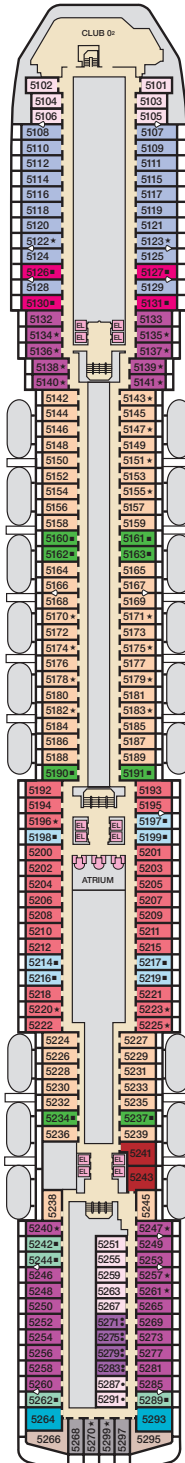

The following staterooms are modified for wheelchair users:  
 4202; 4203; 4205; 4207; 5238; 5245; 6101; 6102; 6182; 6234;  
 6281; 7101; 7102; 7260; 7303; 8234; 8239. Stateroom features  
 and layouts may vary. Deck plan is subject to change.  
 Please contact the Carnival Reservations Department, Guest  
 Services, at Australia 13 31 94 or New Zealand 0800 442 095,  
 for details.

CATEGORIES

- 4A 4B 4C 4D 4E Interior
- 44 45 Interior Quad
- 4K Interior with Window (obstructed views)
- 46 Interior with Window Quad (obstructed views)
- 6A Ocean View
- 64 Ocean View Quad
- 7A Balcony (obstructed views)
- 74 Balcony Quad (obstructed views)
- 8A 8C 8D 8F Balcony
- 84 85 Balcony Quad
- 8J 8K Extended Balcony
- 86 Extended Balcony Quad
- 8M 8N Aft-View Extended Balcony
- 9A Premium Balcony (obstructed views)
- 9B Premium Balcony
- 9S Junior Suite
- 0S Ocean Suite
- 04 Ocean Suite Quad
- V5 Vista Suite
- G5 Grand Suite

Gross Tonnage: 88,500 Length: 294 Metres Beam: 32 Metres  
 Cruising Speed: 22 Knots Guest Capacity: 2,124 (Double Occupancy)  
 Total Staff: 930 Registry: Malta

Riviera • Deck 1

Promenade • Deck 2

Atlantic • Deck 3

Main • Deck 4

Upper • Deck 5

Empress • Deck 6

Verandah • Deck 7

Panorama • Deck 8

Lido • Deck 9

Sun • Deck 10

Sky • Deck 12