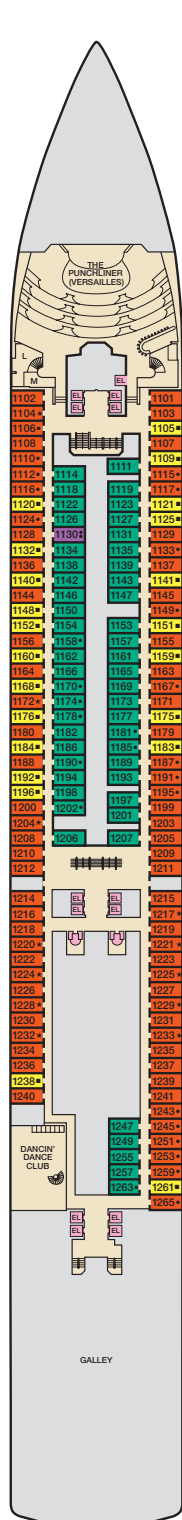

Riviera • Deck 1