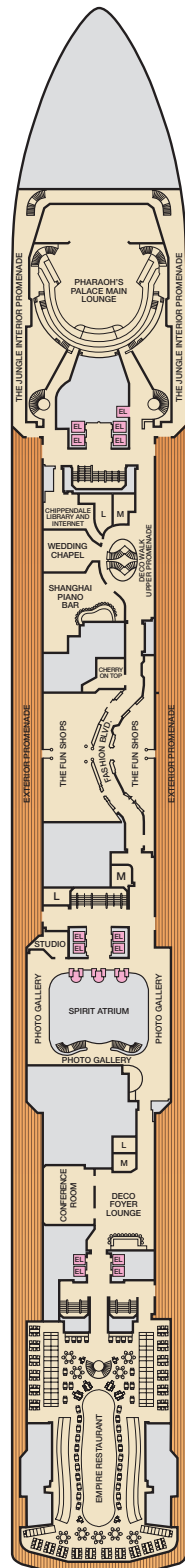

Atlantic • Deck 3