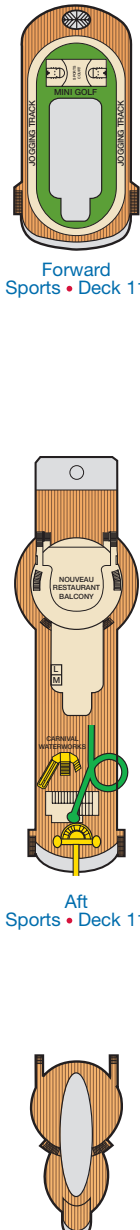

ACCOMMODATIONS SYMBOL LEGEND

- ★ 2 Twin Beds (convert to King) and Single Sofa Bed
- 2 Twin Beds (convert to King) and 1 Upper Pullman
- 2 Twin Beds (convert to King) and 2 Upper Pullmans
- 2 Twin Beds (convert to King), Single Sofa Bed and 1 Upper Pullman
- † 2 Twin Beds (convert to King) and Double Sofa Bed
- ◁ Interconnecting staterooms (ideal for families and groups of friends)
- 🚭 All accommodations are non-smoking.

The following staterooms are modified for wheelchair users:  
 4202; 4203; 4205; 4207; 5238; 5245; 6101; 6102; 6182; 6234;  
 6281; 7101; 7102; 7260; 7303; 8234; 8239. Stateroom features  
 and layouts may vary. Deck plan is subject to change.  
 Please contact the Carnival Reservations Department, Guest  
 Services, at Australia 13 31 94 or New Zealand 0800 442 095,  
 for details.

CATEGORIES

- 4A 4B 4C 4D 4E Interior
- 44 45 Interior Quad
- 4K Interior with Window (obstructed views)
- 46 Interior with Window Quad (obstructed views)
- 6A Ocean View
- 64 Ocean View Quad
- 7A Balcony (obstructed views)
- 74 Balcony Quad (obstructed views)
- 8A 8C 8D 8F Balcony
- 84 85 Balcony Quad
- 8J 8K Extended Balcony
- 86 Extended Balcony Quad
- 8M 8N Aft-View Extended Balcony
- 9A Premium Balcony (obstructed views)
- 9B Premium Balcony
- 9S Junior Suite
- 0S Ocean Suite
- 04 Ocean Suite Quad
- V5 Vista Suite
- G5 Grand Suite

Main • Deck 4

Upper • Deck 5

Empress • Deck 6

Verandah • Deck 7

Panorama • Deck 8

Lido • Deck 9

Sun • Deck 10

Sky • Deck 12