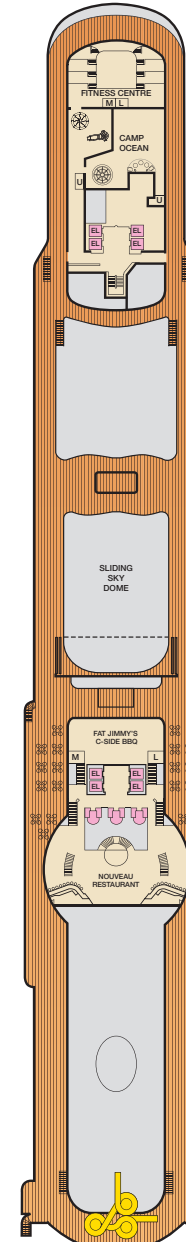

ACCOMMODATIONS SYMBOL LEGEND

- ★ 2 Twin Beds (convert to King) and Single Sofa Bed
- 2 Twin Beds (convert to King) and 1 Upper Pullman
- 2 Twin Beds (convert to King) and 2 Upper Pullmans
- 2 Twin Beds (convert to King), Single Sofa Bed and 1 Upper Pullman
- † 2 Twin Beds (convert to King) and Double Sofa Bed
- ◁ Interconnecting staterooms (ideal for families and groups of friends)
- 🚭 All accommodations are non-smoking.

The following staterooms are modified for wheelchair users:  
 4202; 4203; 4205; 4207; 5238; 5245; 6101; 6102; 6182; 6234;  
 6281; 7101; 7102; 7260; 7303; 8234; 8239. Stateroom features  
 and layouts may vary. Deck plan is subject to change.  
 Please contact the Carnival Reservations Department, Guest  
 Services, at Australia 13 31 94 or New Zealand 0800 442 095,  
 for details.

CATEGORIES

- 4A 4B 4C 4D 4E Interior
- 44 45 Interior Quad
- 4K Interior with Window (obstructed views)
- 46 Interior with Window Quad (obstructed views)
- 6A Ocean View
- 64 Ocean View Quad
- 7A Balcony (obstructed views)
- 74 Balcony Quad (obstructed views)
- 8A 8C 8D 8F Balcony
- 84 85 Balcony Quad
- 8J 8K Extended Balcony
- 86 Extended Balcony Quad
- 8M 8N Aft-View Extended Balcony
- 9A Premium Balcony (obstructed views)
- 9B Premium Balcony
- 9S Junior Suite
- 0S Ocean Suite
- 04 Ocean Suite Quad
- V5 Vista Suite
- G5 Grand Suite

Main • Deck 4

Upper • Deck 5

Empress • Deck 6

Verandah • Deck 7

Panorama • Deck 8

Lido • Deck 9

Sun • Deck 10

Sky • Deck 12