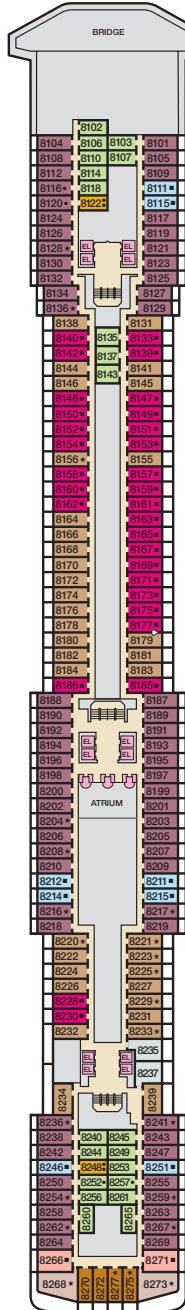

ACCOMMODATIONS SYMBOL LEGEND

- ★ 2 Twin Beds (convert to King) and Single Sofa Bed
- 2 Twin Beds (convert to King) and 1 Upper Pullman
- 2 Twin Beds (convert to King) and 2 Upper Pullmans
- 2 Twin Beds (convert to King), Single Sofa Bed and 1 Upper Pullman
- † 2 Twin Beds (convert to King) and Double Sofa Bed
- ◁ Interconnecting staterooms (ideal for families and groups of friends)
- 🚭 All accommodations are non-smoking.

The following staterooms are modified for wheelchair users:  
 4202; 4203; 4205; 4207; 5238; 5245; 6101; 6102; 6182; 6234;  
 6281; 7101; 7102; 7260; 7303; 8234; 8239. Stateroom features  
 and layouts may vary. Deck plan is subject to change.  
 Please contact the Carnival Reservations Department, Guest  
 Services, at Australia 13 31 94 or New Zealand 0800 442 095,  
 for details.

CATEGORIES

- 4A 4B 4C 4D 4E Interior
- 44 45 Interior Quad
- 4K Interior with Window (obstructed views)
- 46 Interior with Window Quad (obstructed views)
- 6A Ocean View
- 64 Ocean View Quad
- 7A Balcony (obstructed views)
- 74 Balcony Quad (obstructed views)
- 8A 8C 8D 8F Balcony
- 84 85 Balcony Quad
- 8J 8K Extended Balcony
- 86 Extended Balcony Quad
- 8M 8N Aft-View Extended Balcony
- 9A Premium Balcony (obstructed views)
- 9B Premium Balcony
- 9S Junior Suite
- 0S Ocean Suite
- 04 Ocean Suite Quad
- V5 Vista Suite
- G5 Grand Suite

Main • Deck 4

Upper • Deck 5

Empress • Deck 6

Verandah • Deck 7

Panorama • Deck 8

Lido • Deck 9

Sun • Deck 10

Sky • Deck 12