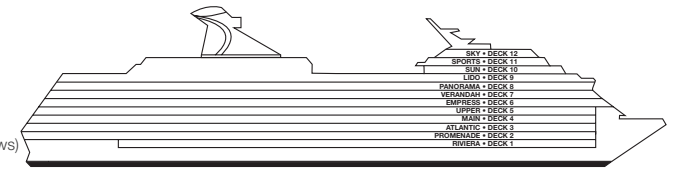

ACCOMMODATIONS SYMBOL LEGEND

- ★ 2 Twin Beds (convert to King) and Single Sofa Bed
- 2 Twin Beds (convert to King) and 1 Upper Pullman
- 2 Twin Beds (convert to King) and 2 Upper Pullmans
- 2 Twin Beds (convert to King), Single Sofa Bed and 1 Upper Pullman
- † 2 Twin Beds (convert to King) and Double Sofa Bed
- ◁ Interconnecting staterooms (ideal for families and groups of friends)
- 🚭 All accommodations are non-smoking.

The following staterooms are modified for wheelchair users:  
 4202; 4203; 4205; 4207; 5238; 5245; 6101; 6102; 6182; 6234;  
 6281; 7101; 7102; 7260; 7303; 8234; 8239. Stateroom features  
 and layouts may vary. Deck plan is subject to change.  
 Please contact the Carnival Reservations Department, Guest  
 Services, at Australia 13 31 94 or New Zealand 0800 442 095,  
 for details.

Gross Tonnage: 88,500 Length: 294 Metres Beam: 32 Metres  
 Cruising Speed: 22 Knots Guest Capacity: 2,124 (Double Occupancy)  
 Total Staff: 930 Registry: Malta

Riviera • Deck 1

Promenade • Deck 2

Atlantic • Deck 3