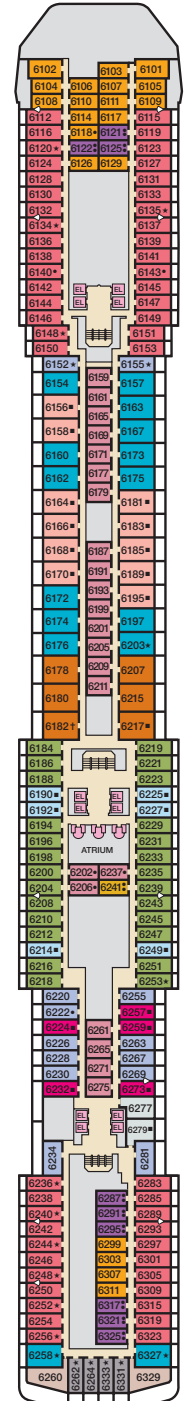

The following staterooms are modified for wheelchair users:  
 4202; 4203; 4205; 4207; 5238; 5245; 6101; 6102; 6182; 6234;  
 6281; 7101; 7102; 7260; 7303; 8234; 8239. Stateroom features  
 and layouts may vary. Deck plan is subject to change.  
 Please contact the Carnival Reservations Department, Guest  
 Services, at Australia 13 31 94 or New Zealand 0800 442 095,  
 for details.

CATEGORIES

- 4A 4B 4C 4D 4E Interior
- 44 45 Interior Quad
- 4K Interior with Window (obstructed views)
- 46 Interior with Window Quad (obstructed views)
- 6A Ocean View
- 64 Ocean View Quad
- 7A Balcony (obstructed views)
- 74 Balcony Quad (obstructed views)
- 8A 8C 8D 8F Balcony
- 84 85 Balcony Quad
- 8J 8K Extended Balcony
- 86 Extended Balcony Quad
- 8M 8N Aft-View Extended Balcony
- 9A Premium Balcony (obstructed views)
- 9B Premium Balcony
- 9S Junior Suite
- 0S Ocean Suite
- 04 Ocean Suite Quad
- V5 Vista Suite
- G5 Grand Suite

Gross Tonnage: 88,500 Length: 294 Metres Beam: 32 Metres  
 Cruising Speed: 22 Knots Guest Capacity: 2,124 (Double Occupancy)  
 Total Staff: 930 Registry: Malta

Riviera • Deck 1

Promenade • Deck 2

Atlantic • Deck 3

Main • Deck 4

Upper • Deck 5

Empress • Deck 6

Verandah • Deck 7

Panorama • Deck 8

Lido • Deck 9

Sun • Deck 10

Sky • Deck 12