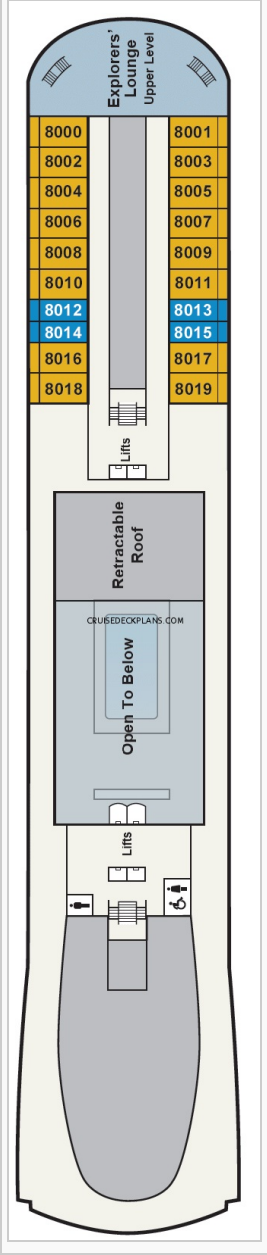

# Cruisedeckplans.com Viking Orion Deck Plans

Stateroom symbols: Owners Suite: **OS** Explorer Suite: **ES1 ES2 ES3** Penthouse Junior Suite: **PS1 PS2 PS3** Penthouse Veranda: **PV1 PV2 PV3** Deluxe:

**DV1 DV2 DV3 DV4 DV5 DV6** Veranda: **V1 V2**

Symbols:

Deck 8

Deck 9