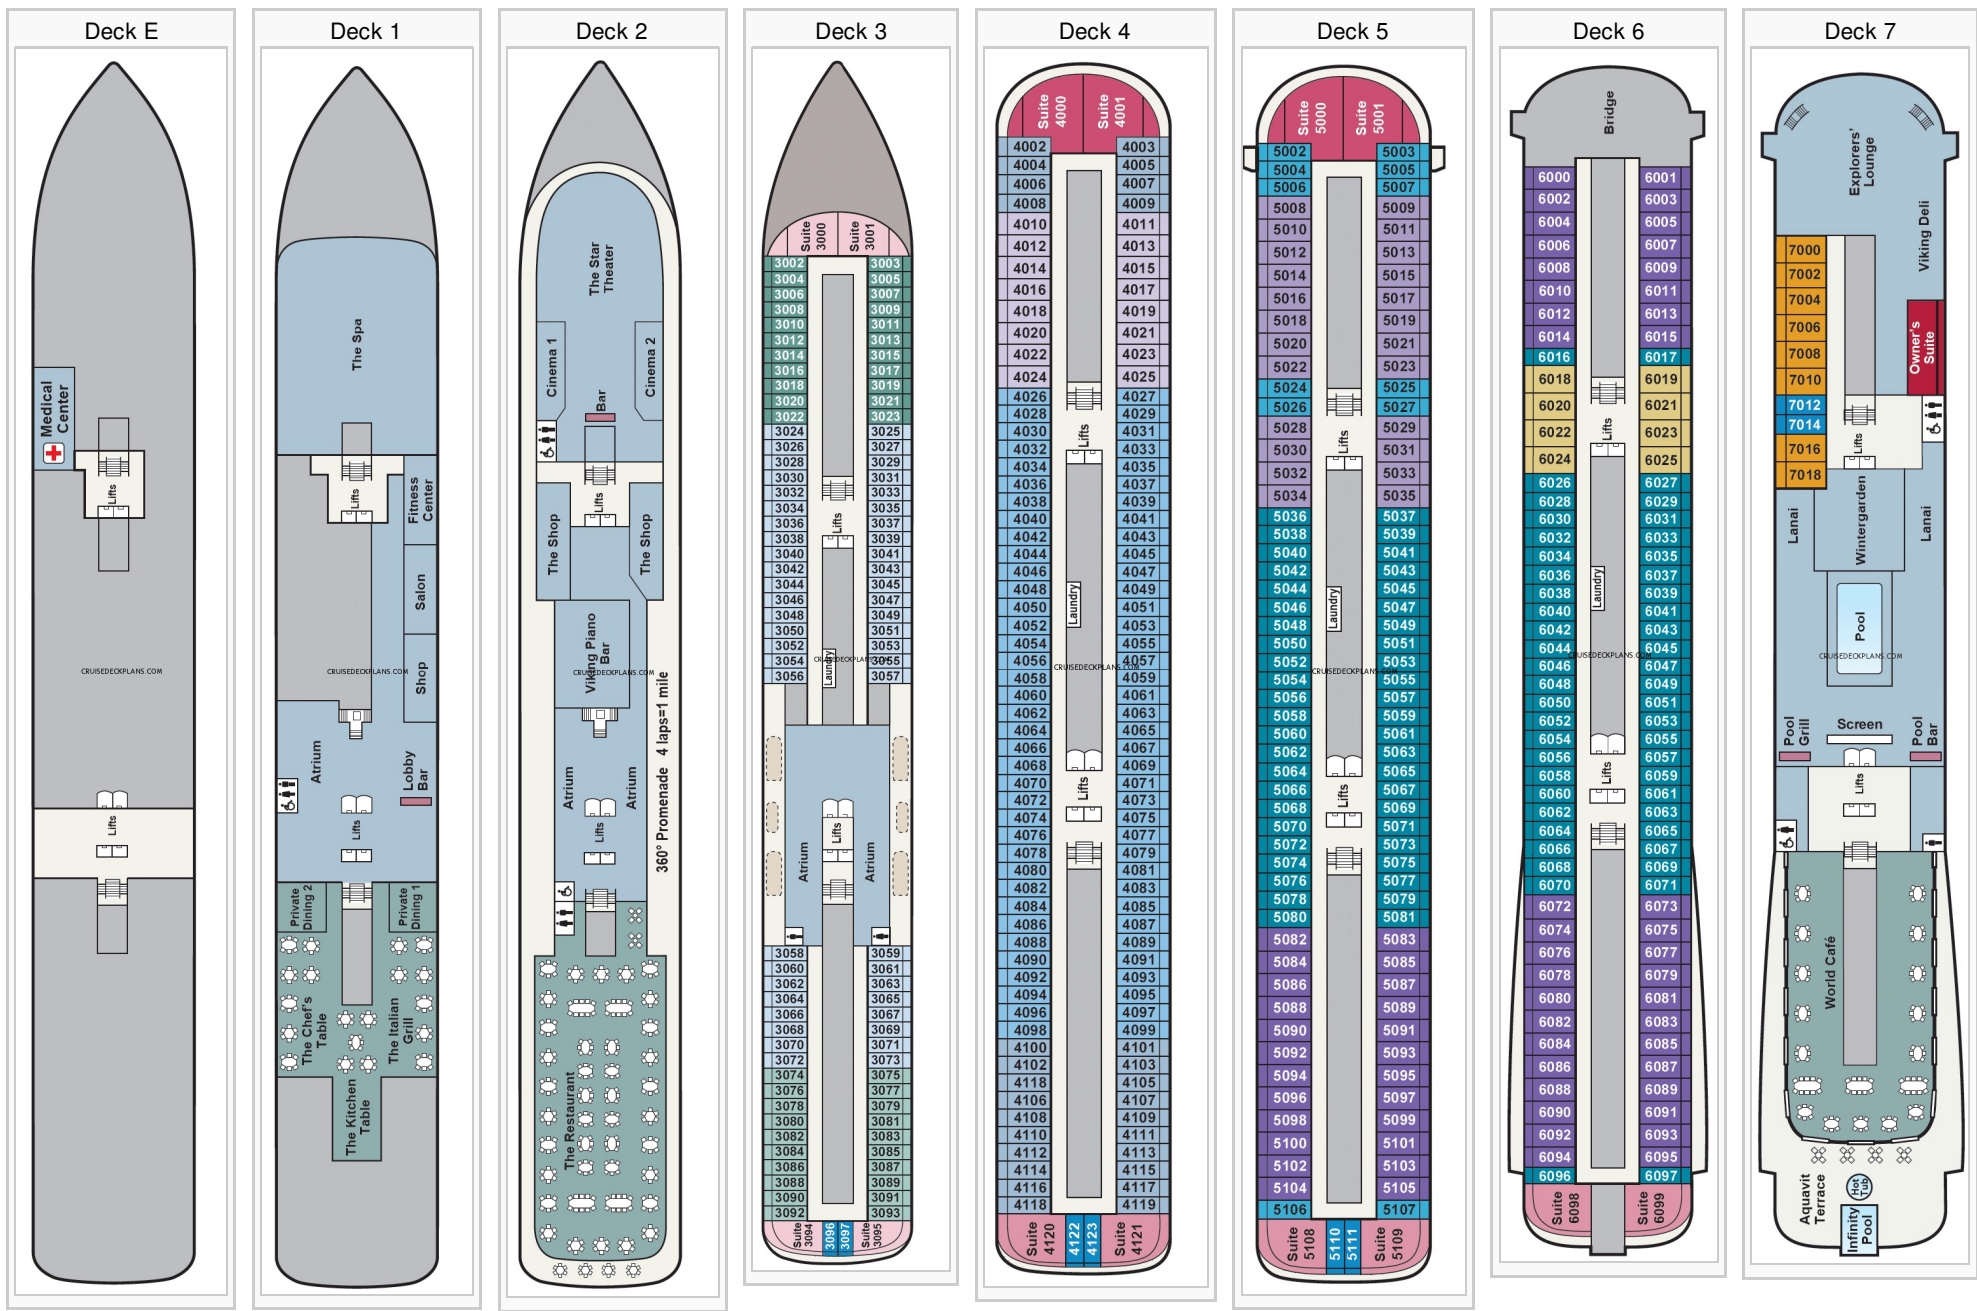

# Cruisedeckplans.com Viking Orion Deck Plans

Stateroom symbols: Owners Suite: **OS** Explorer Suite: **ES1 ES2 ES3** Penthouse Junior Suite: **PS1 PS2 PS3** Penthouse Veranda: **PV1 PV2 PV3** Deluxe:

**DV1 DV2 DV3 DV4 DV5 DV6** Veranda: **V1 V2**

Symbols:

Deck 8

Deck 9