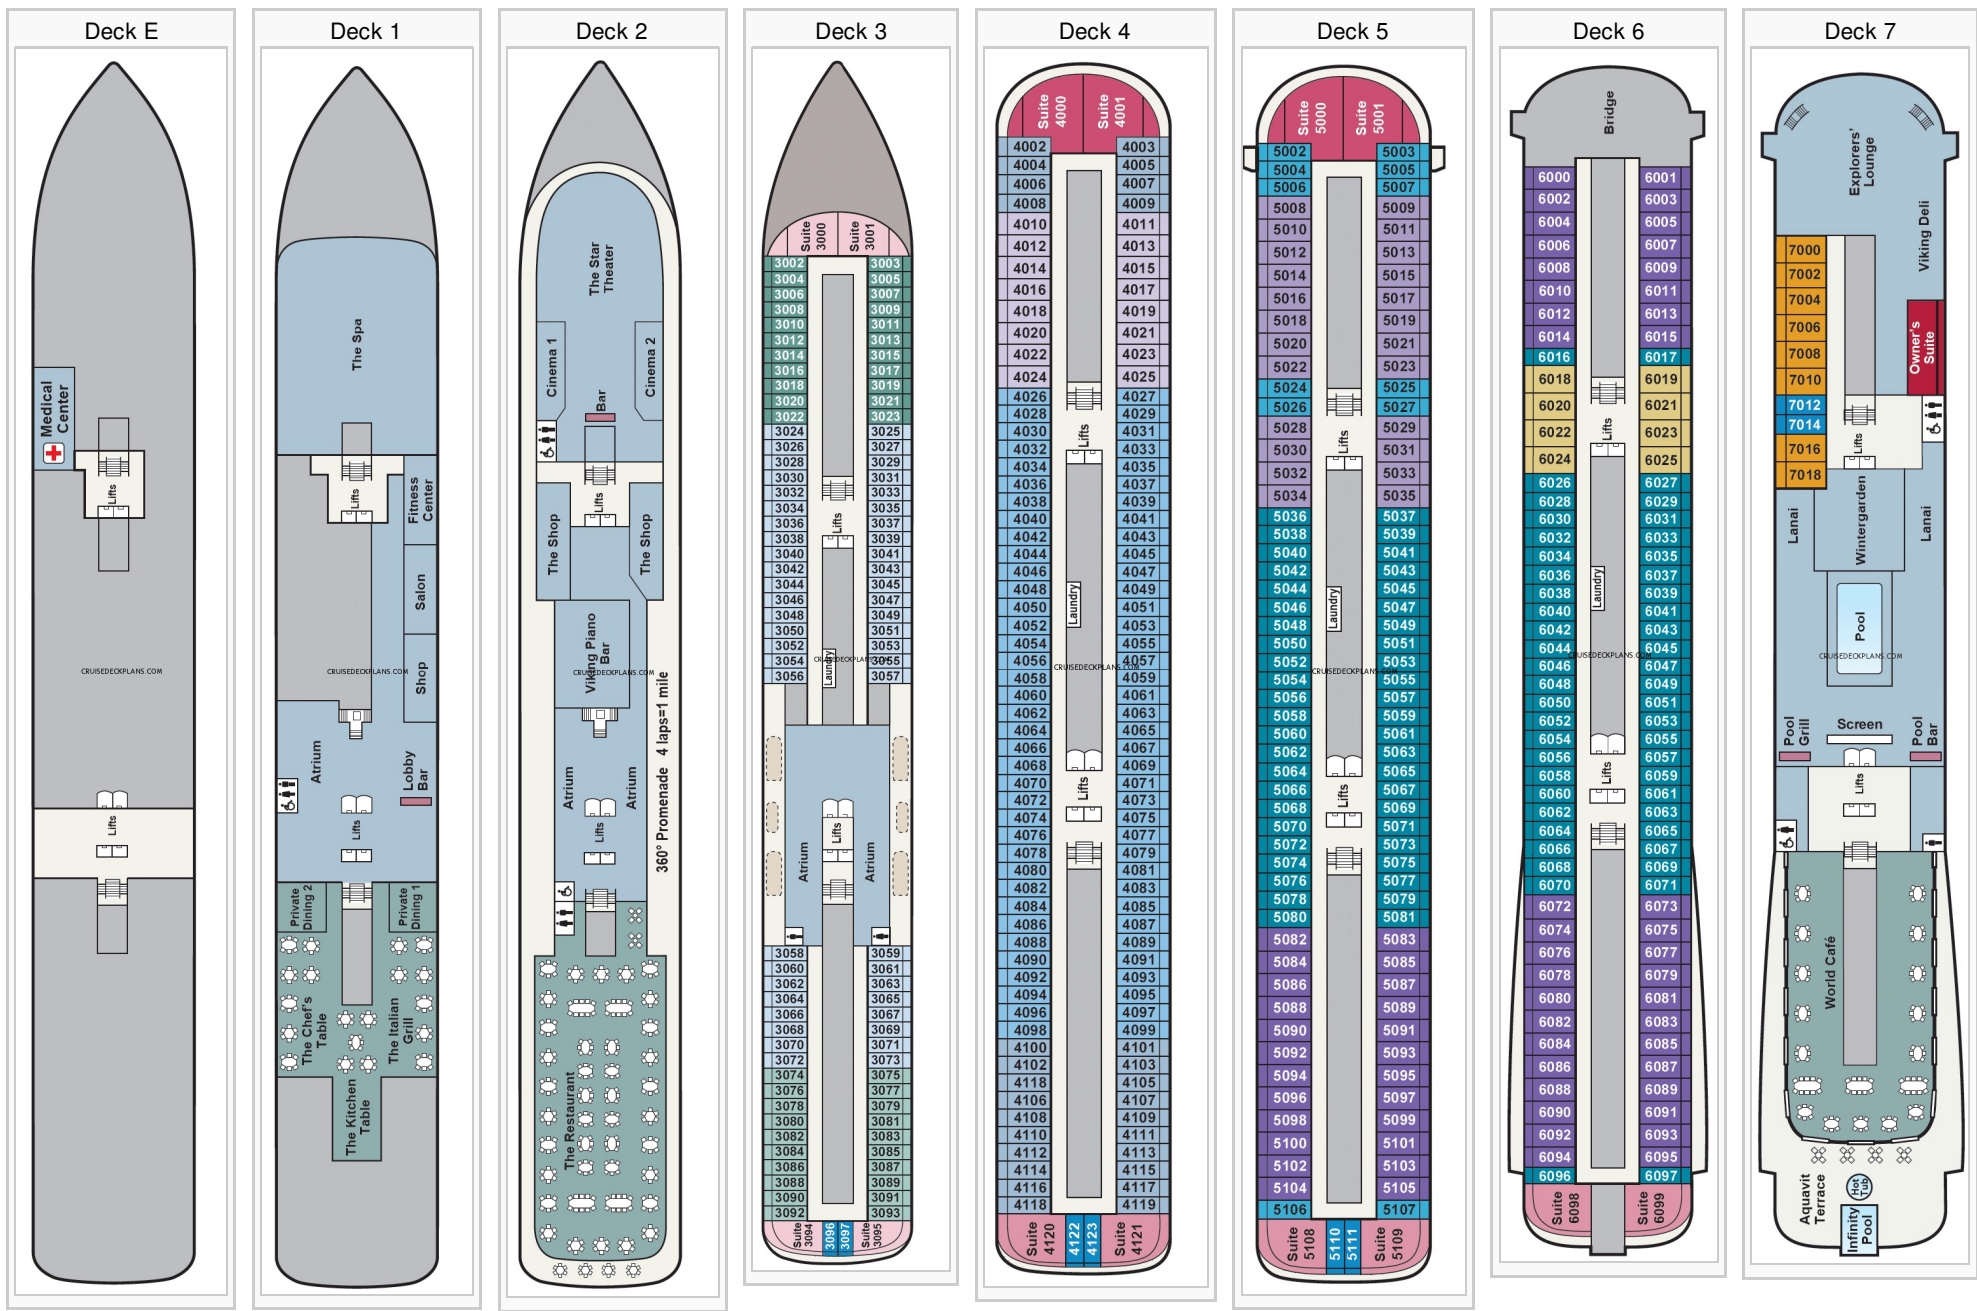

Cruisedeckplans.com Viking Sea Deck Plans

Stateroom symbols: Owners Suite: **OS** Explorer Suite: **ES1 ES2 ES3** Penthouse Junior Suite: **PS1 PS2 PS3** Penthouse Veranda: **PV1 PV2 PV3** Deluxe:

DV1 DV2 DV3 DV4 DV5 DV6 Veranda: **V1 V2**

Symbols:

Deck 8

Deck 9