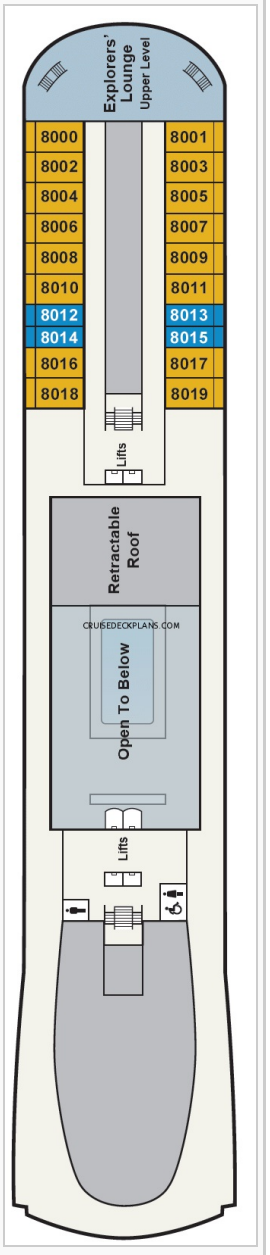

Cruisedeckplans.com Viking Sea Deck Plans

Stateroom symbols: Owners Suite: **OS** Explorer Suite: **ES1 ES2 ES3** Penthouse Junior Suite: **PS1 PS2 PS3** Penthouse Veranda: **PV1 PV2 PV3** Deluxe:

DV1 DV2 DV3 DV4 DV5 DV6 Veranda: **V1 V2**

Symbols:

Deck 8

Deck 9