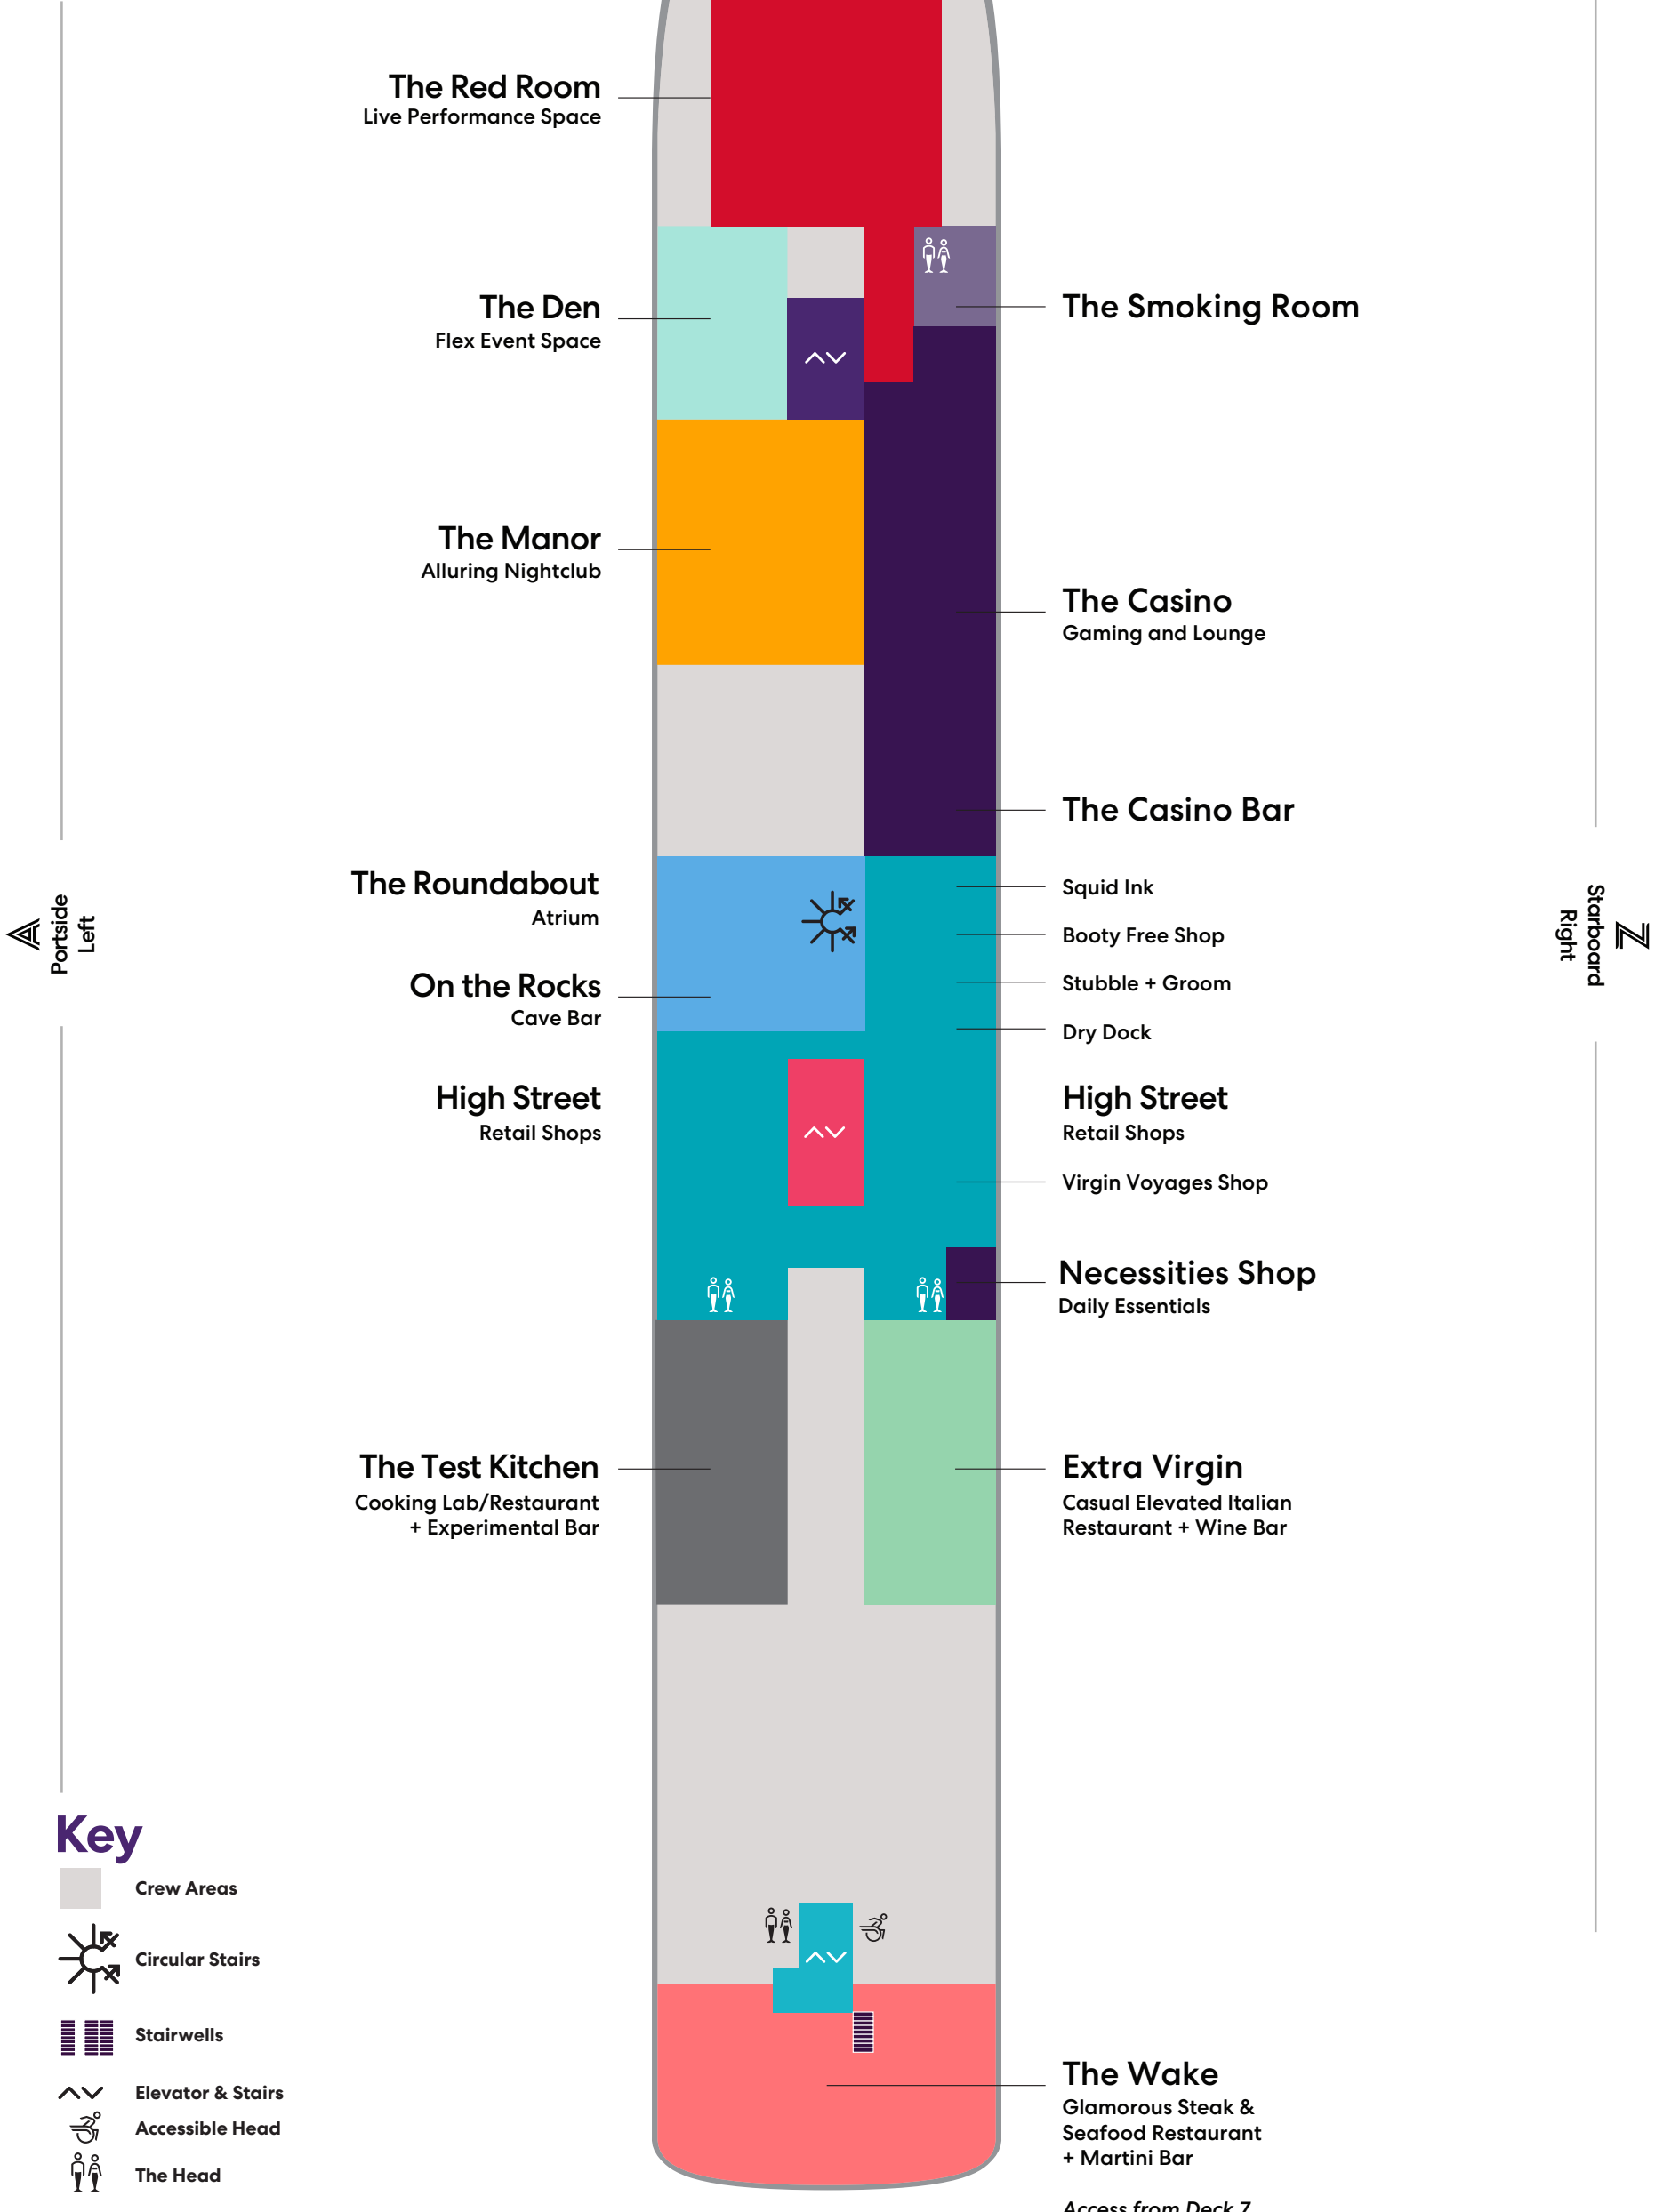

Deck

4

VALIANT LADY

VOYAGES

Portside Left

Starboard Right

Key

Sailor Areas & Corridors

Crew Areas

^^ Elevator & Stairs

Deck

5

VALIANT LADY

Deck

VALIANT LADY

Key

-  Crew Areas
-  Circular Stairs
-  Stairwells
-  Elevator & Stairs
-  Accessible Head
-  The Head

Access from Deck 7

Deck

7

VALIANT LADY

VOYAGES

Portside
Left

Starboard
Right

The Red Room
Live Performance Space

The Groupie
Private Karaoke

The Manor
Alluring Nightclub

Draught Haus
Local Tap Room

The Roundabout
Atrium

Lick Me Till Ice Cream
Scoop Shop

The Pizza Place
Casual Eatery Serving... Pizza