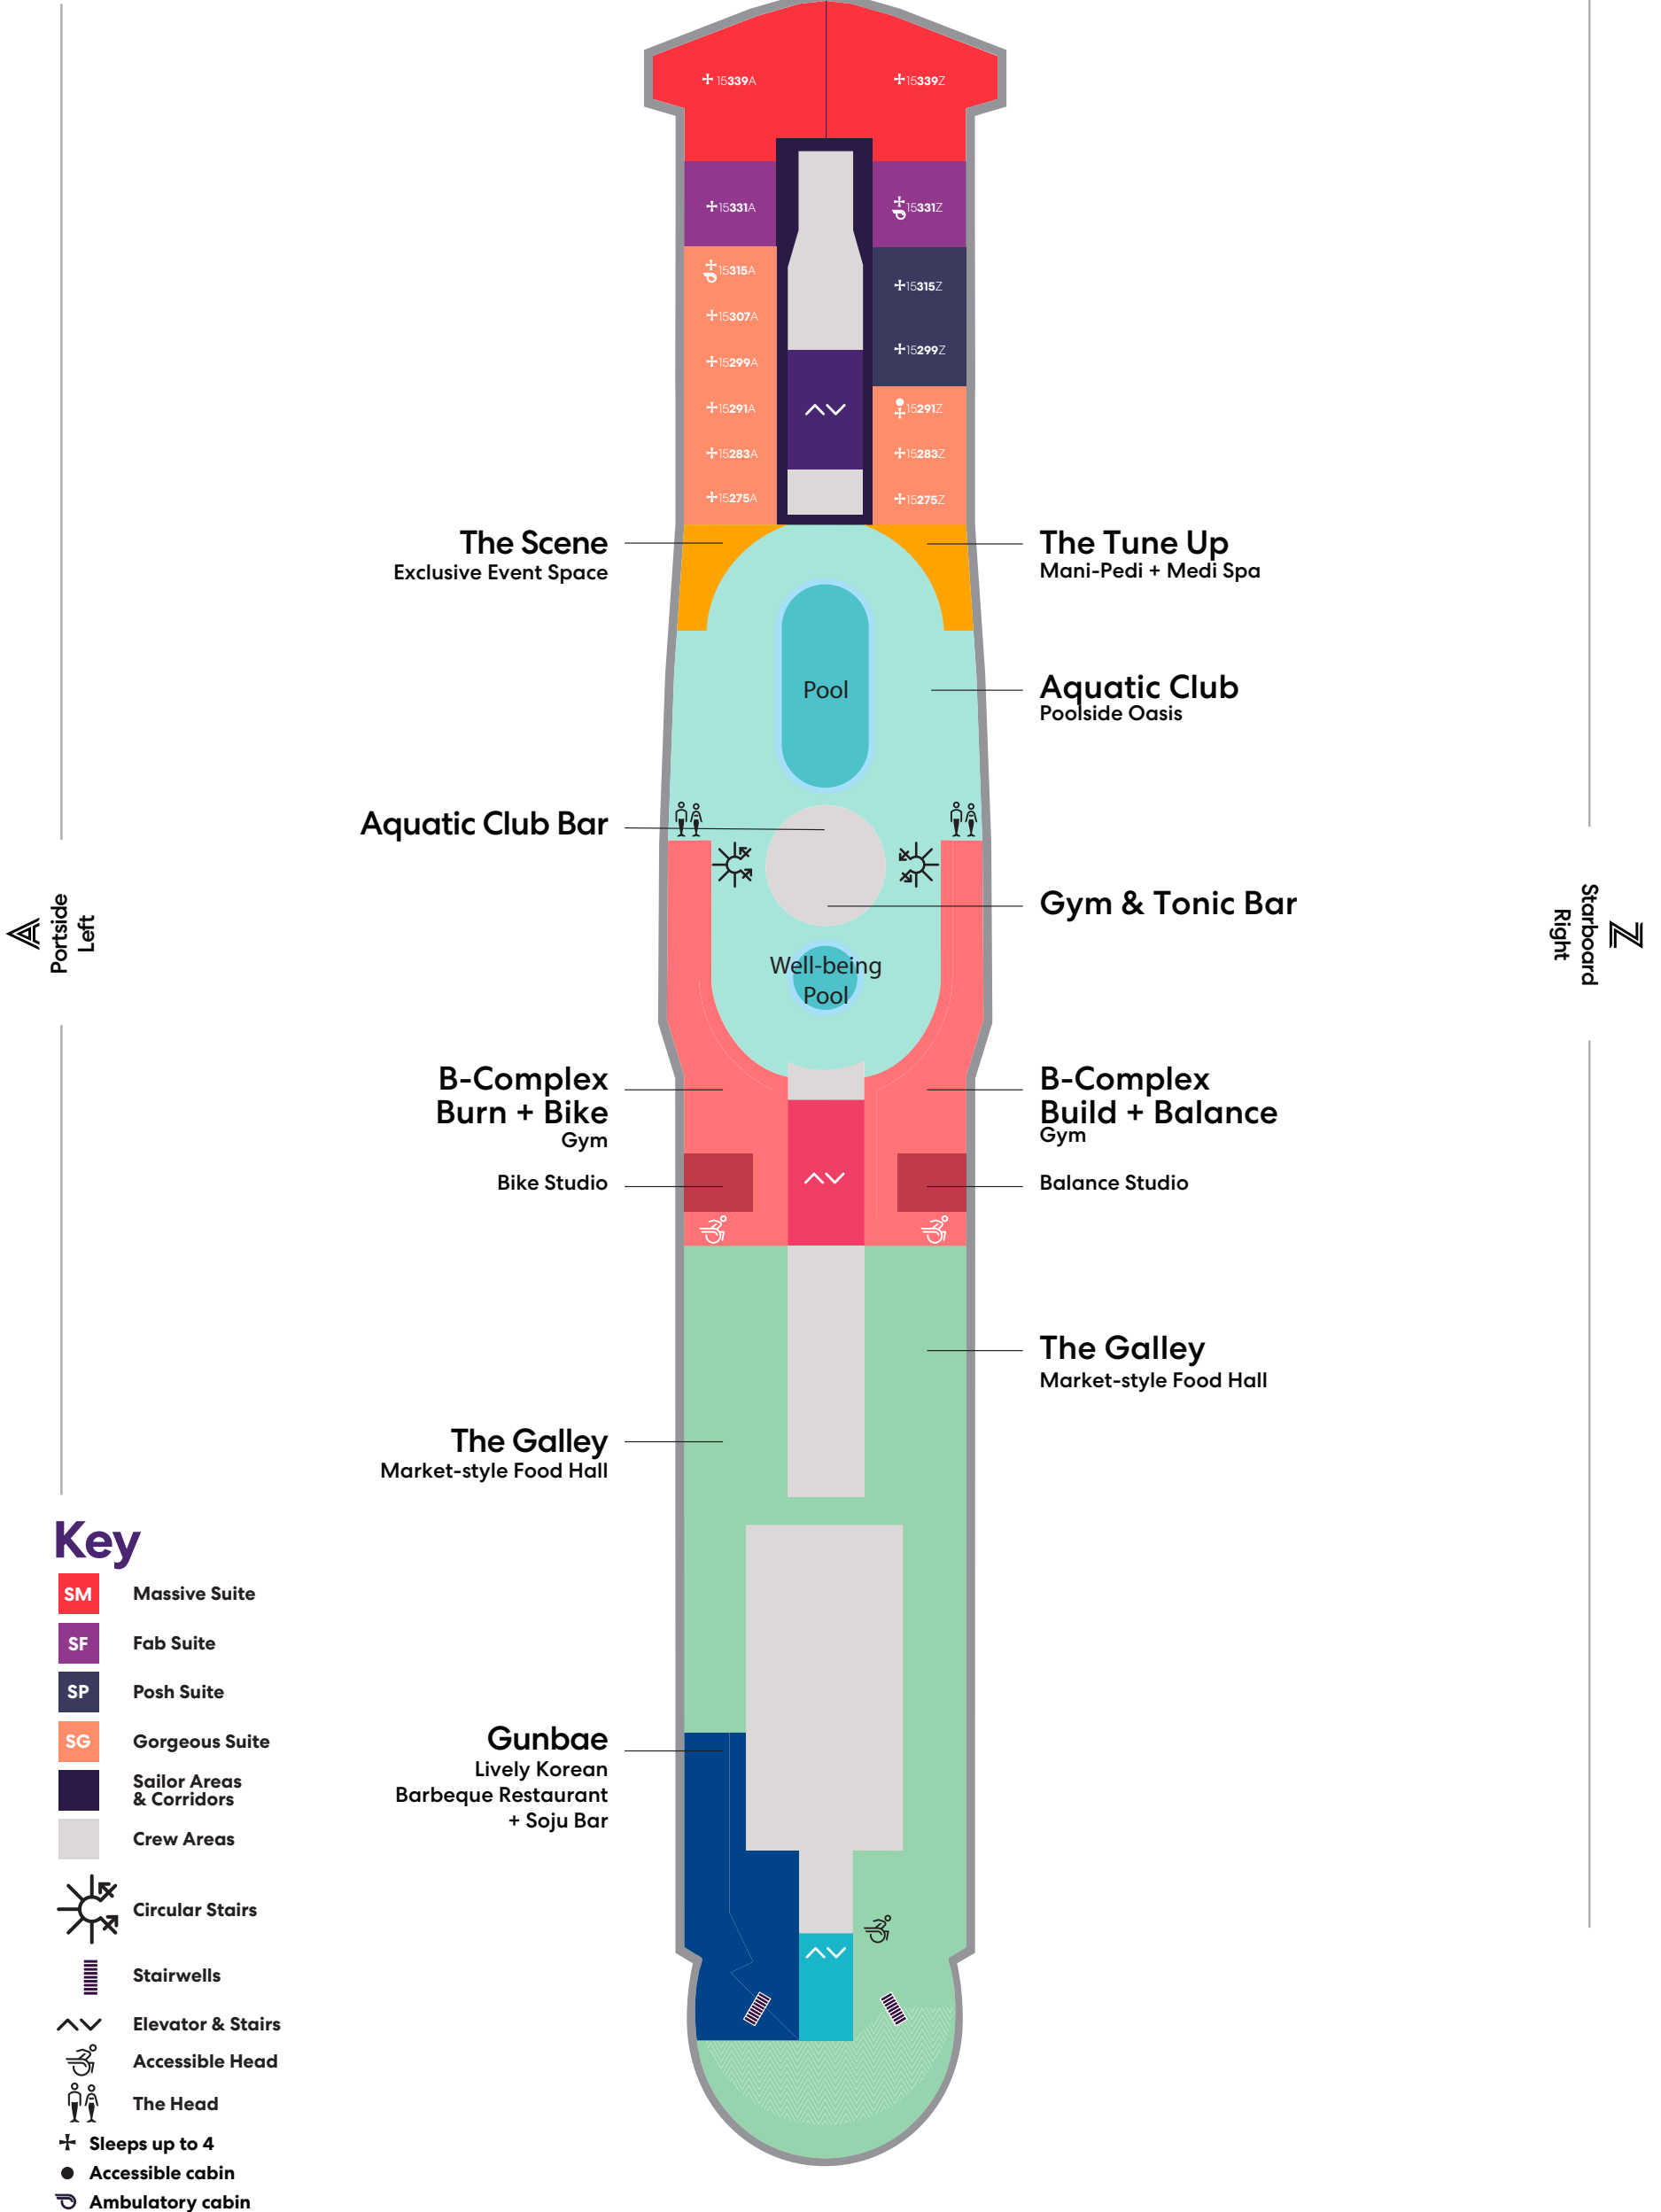

Grounds Club
Thoughtfully Sourced Coffee

The Social Club
Diner & Bar

The Dock
Mezze-Style Outdoor Eatery +
Bar & Social Lounge

Key

-  Crew Areas
-  Circular Stairs
-  Stairwells
-  Elevator & Stairs
-  Accessible Head

Deck

13

VALIANT LADY

Key

- SCB Cheeky Corner Suite - Biggest Terrace
- SAB Sweet Aft Suite - Biggest Terrace
- TX XL Sea Terrace
- TC Central Sea Terrace
- TR The Sea Terrace
- II Solo Insider
- IN The Insider
- Sailor Areas & Corridors
- Crew Areas
- ^ v Elevator & Stairs
- ♣ Sleeps 1
- ▲ Sleeps 3; Includes a pullman bed
- Accessible cabin
- ♿ Accessible cabin
- || Connecting cabins

Deck

14

VALIANT LADY

Portside
Left

Starboard
Right

Key

- SCB Cheeky Corner Suite - Biggest Terrace
- SAB Sweet Aft Suite - Biggest Terrace
- SB Brilliant Suite
- TX XL Sea Terrace
- TC Central Sea Terrace
- TR The Sea Terrace
- II Solo Insider
- IN The Insider
- Sailor Areas & Corridors
- Crew Areas
- ^ v Elevator & Stairs
- ‡ Sleeps 1
- ▲ Sleeps 3; Includes a pullman bed
- ☒ Sleeps 4; Includes both an extra lower bed and a pullman bed
- + Sleeps up to 4
- || Connecting cabins
- ☺ Ambulatory cabin

Portside
Left

Starboard
Right

Richard's Rooftop
VIP Sundeck + Bar

Sun Club Café
Outdoor Eatery

Sun Club
Sun Worship Sanctuary

Sun Club Bar

Training Camp
Group Fitness

Boxing Ring