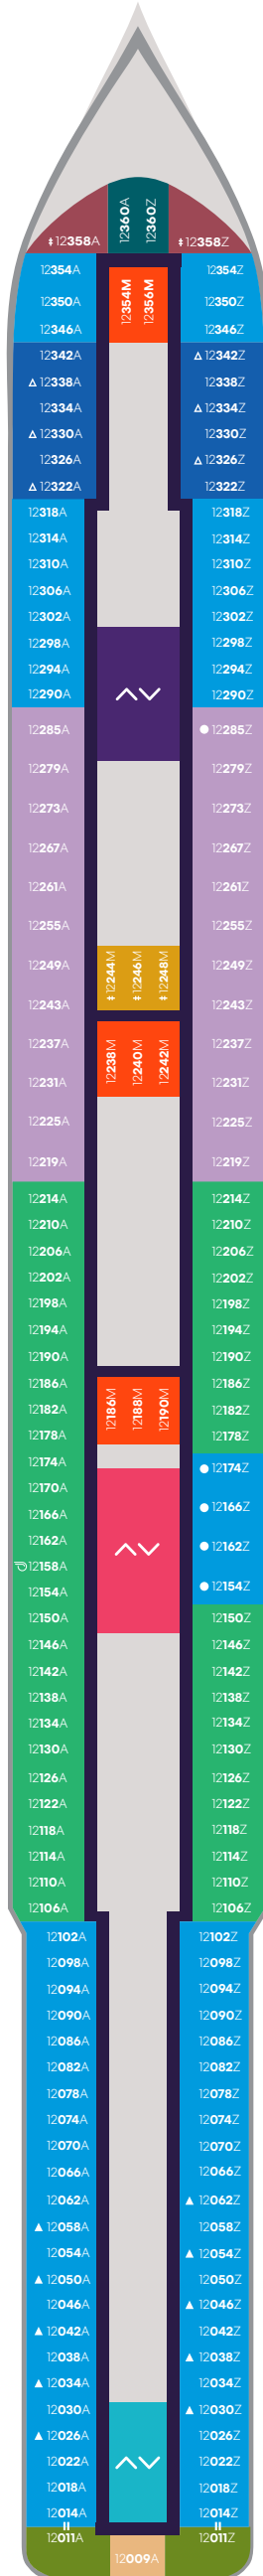

Deck

4

VALIANT LADY

VOYAGES

Portside Left

Starboard Right

Key

Sailor Areas & Corridors

-  Crew Areas
-  Circular Stairs
-  Stairwells
-  Elevator & Stairs
-  Accessible Head
-  The Head

Access from Deck 7

Deck

7

VALIANT LADY

VOYAGES

Portside
Left

Starboard
Right

Deck

10

VALIANT LADY

VOYAGES

Key

- SCE Cheeky Corner Suite - Even Bigger Terrace
- SAE Sweet Aft Suite - Even Bigger Terrace
- TX XL Sea Terrace
- TC Central Sea Terrace
- TR The Sea Terrace
- VW The Sea View
- IN The Insider
- Sailor Areas & Corridors
- Crew Areas
- ^ v Elevator & Stairs
- ▲ Sleeps 3; Includes a pullman bed
- △ Sleeps 3; Includes an extra lower bed
- Accessible cabin
- ↻ Ambulatory cabin
- || Connecting cabins

Deck

12

VALIANT LADY

Portside
Left

Starboard
Right

Key

- SCB Cheeky Corner Suite - Biggest Terrace
- SAB Sweet Aft Suite - Biggest Terrace
- SS Seriously Suite
- TX XL Sea Terrace
- TC Central Sea Terrace
- TR The Sea Terrace
- VI Solo Sea View
- VW The Sea View
- II Solo Insider
- IN The Insider
- Sailor Areas & Corridors
- Crew Areas
- ^v Elevator & Stairs
- ‡ Sleeps 1
- ▲ Sleeps 3; Includes a pullman bed
- △ Sleeps 3; Includes an extra lower bed
- Accessible cabin
- ♿ Ambulatory cabin
- || Connecting cabins