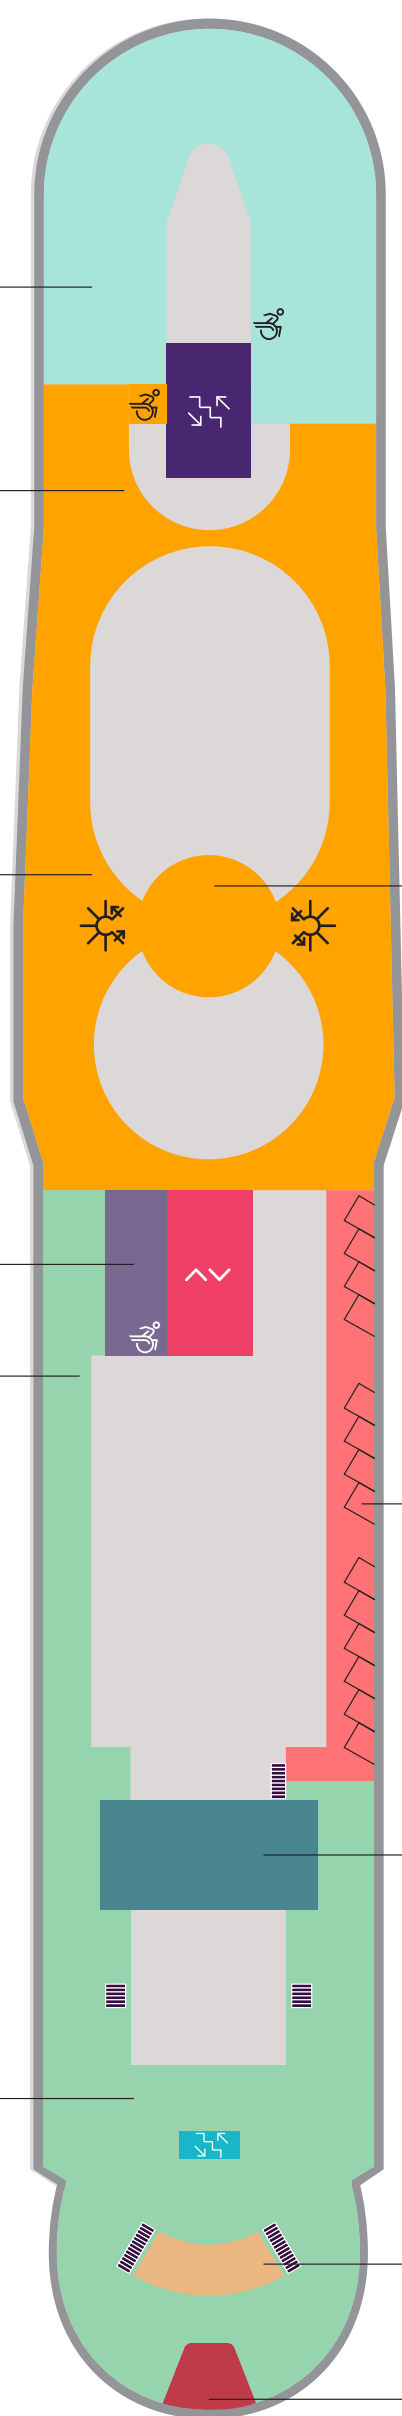

Portside
Left

Starboard
Right

Richard's Rooftop
VIP Sundeck + Bar

Sun Club Café
Outdoor Eatery

Sun Club
Sun Worship Sanctuary

Sun Club Bar

Training Camp
Group Fitness

Boxing Ring

The Cabanas
Private Hideaways

Sports Area

The Athletic Club
Fitness Heaven

The Athletic Club Bar

The Net
Suspended Catamaran Net

Key

- Crew Areas
- Circular Stairs
- Stairwells
- Fore and Aft Stairwells
- Elevator & Stairs
- Accessible Head