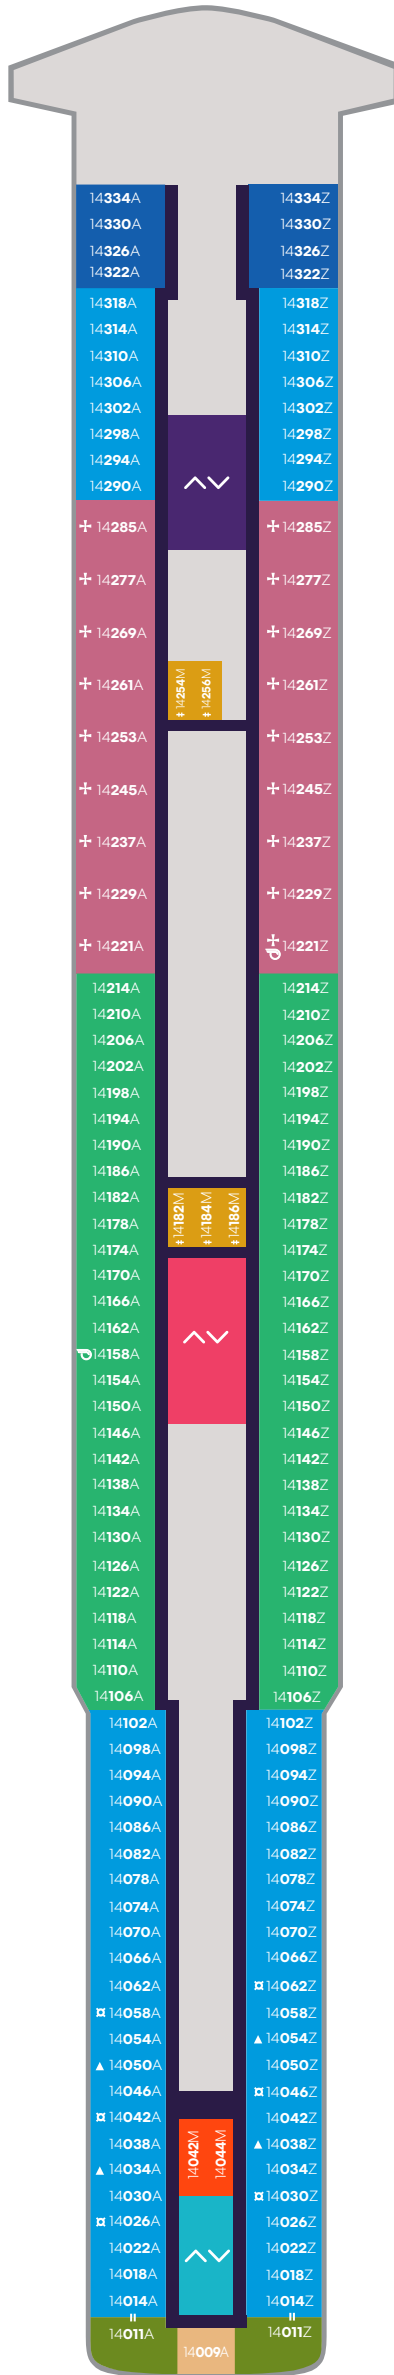

Deck

4

VALIANT LADY

VOYAGES

Portside Left

Starboard Right

Key

Sailor Areas & Corridors

-  Crew Areas
-  Circular Stairs
-  Stairwells
-  Elevator & Stairs
-  Accessible Head
-  The Head

Access from Deck 7

Deck

7

VALIANT LADY

VOYAGES

Portside
Left

Starboard
Right

Deck

10

VALIANT LADY

VOYAGES

Key

- SCE Cheeky Corner Suite - Even Bigger Terrace
- SAE Sweet Aft Suite - Even Bigger Terrace
- TX XL Sea Terrace
- TC Central Sea Terrace
- TR The Sea Terrace
- VW The Sea View
- IN The Insider
- Sailor Areas & Corridors
- Crew Areas
- ^ v Elevator & Stairs
- ▲ Sleeps 3; Includes a pullman bed
- △ Sleeps 3; Includes an extra lower bed
- Accessible cabin
- ↻ Ambulatory cabin
- || Connecting cabins

Deck

14

VALIANT LADY

Portside
Left

Starboard
Right

Key

- SCB Cheeky Corner Suite - Biggest Terrace
- SAB Sweet Aft Suite - Biggest Terrace
- SB Brilliant Suite
- TX XL Sea Terrace
- TC Central Sea Terrace
- TR The Sea Terrace
- II Solo Insider
- IN The Insider
- Sailor Areas & Corridors
- Crew Areas
- ^ v Elevator & Stairs
- ‡ Sleeps 1
- ▲ Sleeps 3; Includes a pullman bed
- ☒ Sleeps 4; Includes both an extra lower bed and a pullman bed
- + Sleeps up to 4
- || Connecting cabins
- ☺ Ambulatory cabin