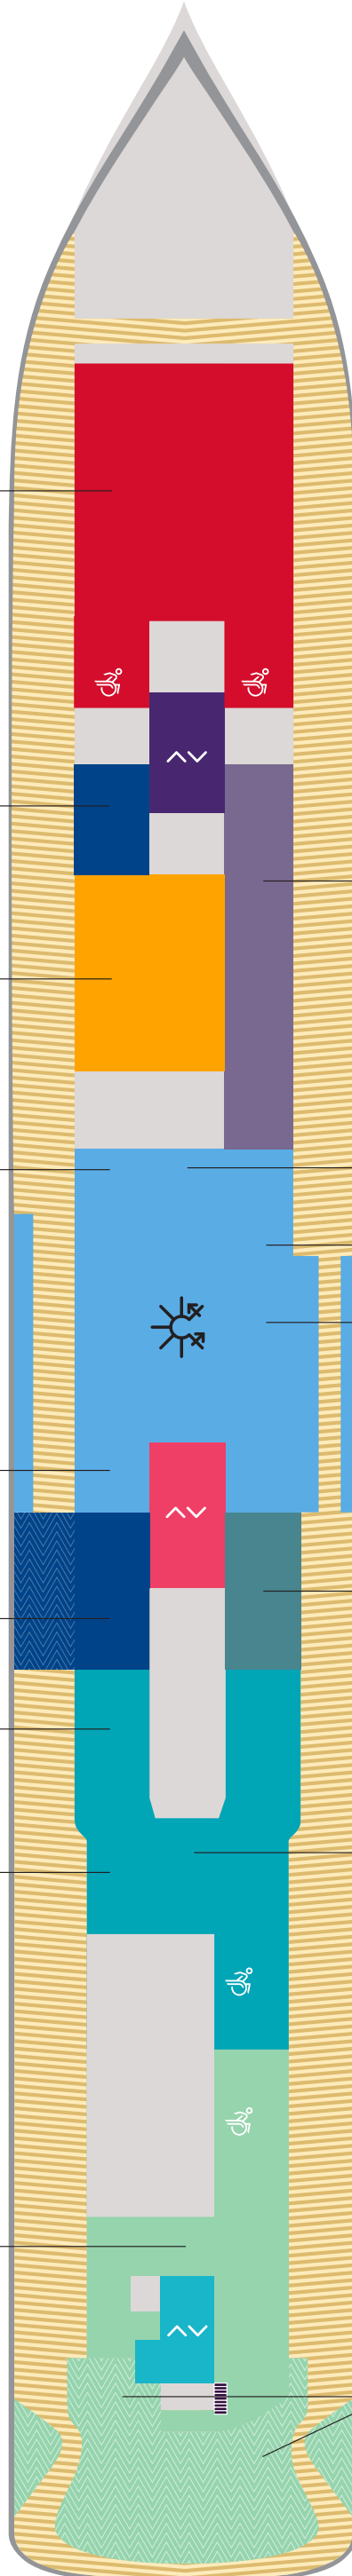

Deck

4

VALIANT LADY

VOYAGES

Portside Left

Starboard Right

Key

Sailor Areas & Corridors

Crew Areas

^^ Elevator & Stairs

Deck

5

VALIANT LADY

Deck

VALIANT LADY

Key

-  Crew Areas
-  Circular Stairs
-  Stairwells
-  Elevator & Stairs
-  Accessible Head
-  The Head

Access from Deck 7

Deck

7

VALIANT LADY

VOYAGES

Portside
Left

Starboard
Right

Grounds Club
Thoughtfully Sourced Coffee

The Social Club
Diner & Bar

The Dock
Mezze-Style Outdoor Eatery +
Bar & Social Lounge

Key

-  Crew Areas
-  Circular Stairs
-  Stairwells
-  Elevator & Stairs
-  Accessible Head