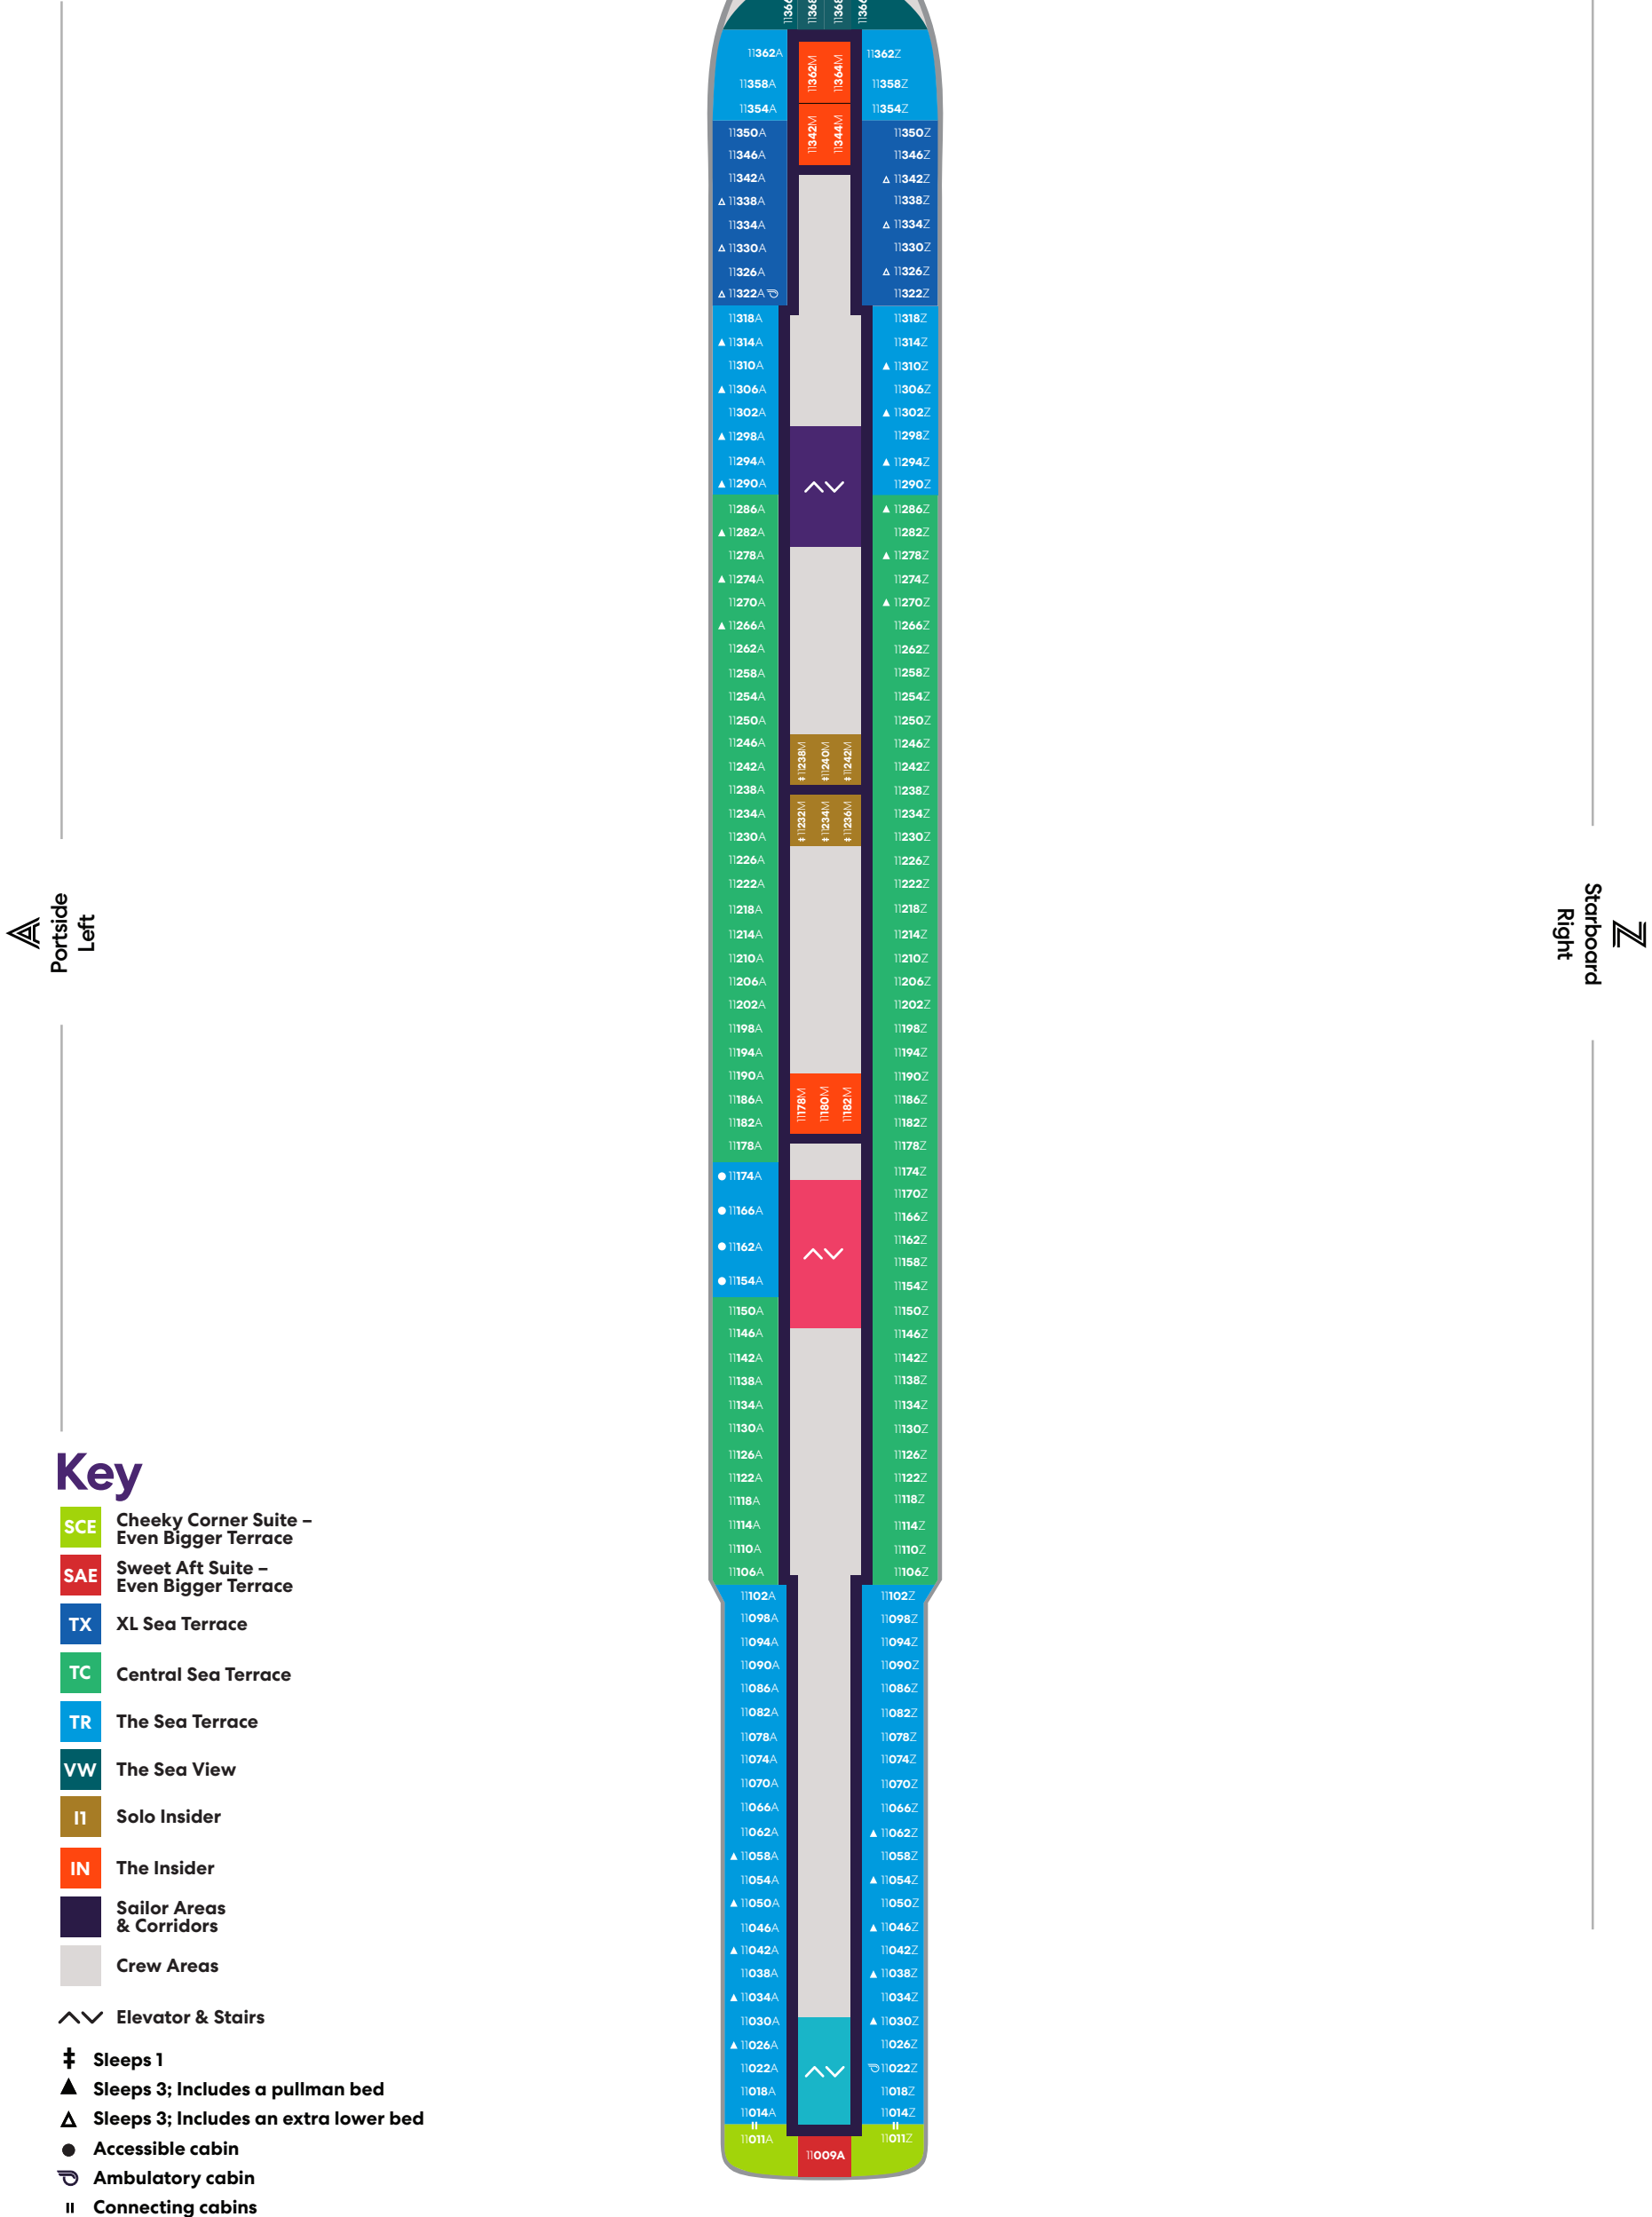

Deck

9

VALIANT LADY

Portside
Left

Starboard
Right

Key

- SCP Cheeky Corner Suite – Pretty Big Terrace
- SAP Sweet Aft Suite – Pretty Big Terrace
- TX XL Sea Terrace
- TC Central Sea Terrace
- TR The Sea Terrace
- VI Solo Sea View
- VW The Sea View
- IN The Insider
- Sailor Areas & Corridors
- Crew Areas
- ^ v Elevator & Stairs
- ‡ Sleeps 1
- ▲ Sleeps 3; Includes a pullman bed
- △ Sleeps 3; Includes an extra lower bed
- Accessible cabin
- ♿ Ambulatory cabin
- || Connecting cabins

Deck

10

VALIANT LADY

VOYAGES

Key

- SCE Cheeky Corner Suite - Even Bigger Terrace
- SAE Sweet Aft Suite - Even Bigger Terrace
- TX XL Sea Terrace
- TC Central Sea Terrace
- TR The Sea Terrace
- VW The Sea View
- IN The Insider
- Sailor Areas & Corridors
- Crew Areas
- ^ v Elevator & Stairs
- ▲ Sleeps 3; Includes a pullman bed
- △ Sleeps 3; Includes an extra lower bed
- Accessible cabin
- ↻ Ambulatory cabin
- || Connecting cabins

Deck

11

VALIANT LADY

▲ Portside
Left

▲ Starboard
Right

Key

- SCE** Cheeky Corner Suite – Even Bigger Terrace
- SAE** Sweet Aft Suite – Even Bigger Terrace
- TX** XL Sea Terrace
- TC** Central Sea Terrace
- TR** The Sea Terrace
- VW** The Sea View
- I1** Solo Insider
- IN** The Insider
- Sailor Areas & Corridors**
- Crew Areas**
- ^ v Elevator & Stairs
- ‡ Sleeps 1
- ▲ Sleeps 3; Includes a pullman bed
- △ Sleeps 3; Includes an extra lower bed
- Accessible cabin
- ↻ Ambulatory cabin
- || Connecting cabins

Deck

12

VALIANT LADY

Portside
Left

Starboard
Right

Key

- SCB Cheeky Corner Suite - Biggest Terrace
- SAB Sweet Aft Suite - Biggest Terrace
- SS Seriously Suite
- TX XL Sea Terrace
- TC Central Sea Terrace
- TR The Sea Terrace
- VI Solo Sea View
- VW The Sea View
- II Solo Insider
- IN The Insider
- Sailor Areas & Corridors
- Crew Areas
- ^v Elevator & Stairs
- ‡ Sleeps 1
- ▲ Sleeps 3; Includes a pullman bed
- △ Sleeps 3; Includes an extra lower bed
- Accessible cabin
- ♿ Ambulatory cabin
- || Connecting cabins