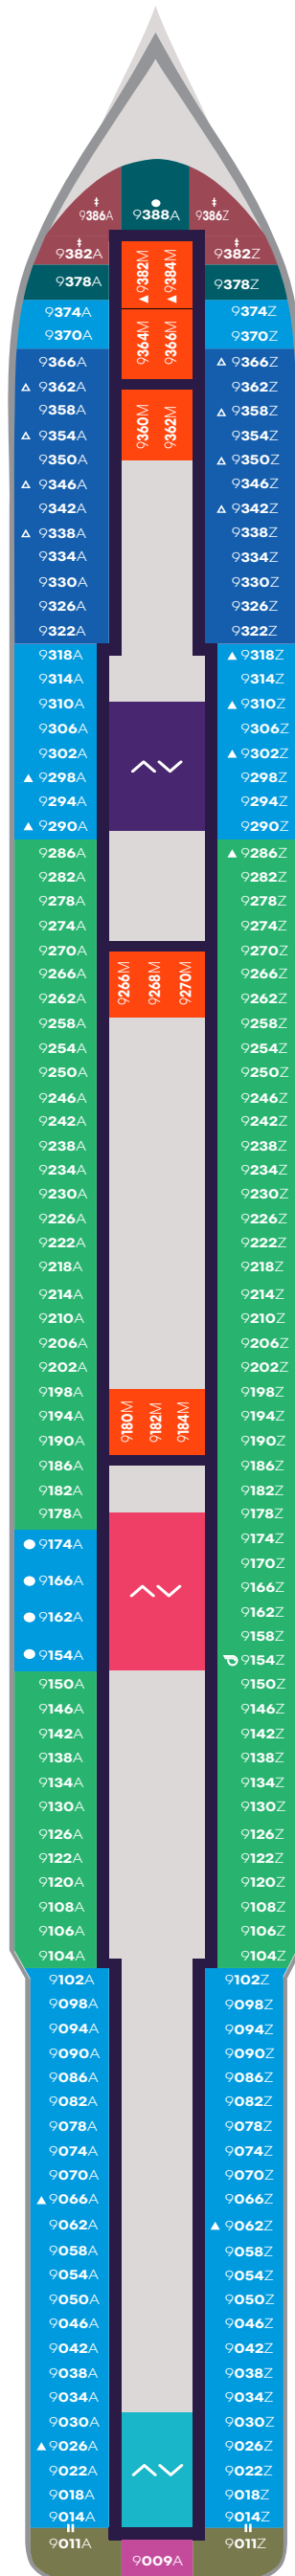

Deck

4

VALIANT LADY

VOYAGES

Portside Left

Starboard Right

Key

Sailor Areas & Corridors

-  Crew Areas
-  Circular Stairs
-  Stairwells
-  Elevator & Stairs
-  Accessible Head
-  The Head

Access from Deck 7

Deck

7

VALIANT LADY

VOYAGES

Portside
Left

Starboard
Right

Deck

9

VALIANT LADY

Portside
Left

Starboard
Right

Key

- SCP Cheeky Corner Suite – Pretty Big Terrace
- SAP Sweet Aft Suite – Pretty Big Terrace
- TX XL Sea Terrace
- TC Central Sea Terrace
- TR The Sea Terrace
- VI Solo Sea View
- VW The Sea View
- IN The Insider
- Sailor Areas & Corridors
- Crew Areas
- ^ v Elevator & Stairs
- ‡ Sleeps 1
- ▲ Sleeps 3; Includes a pullman bed
- △ Sleeps 3; Includes an extra lower bed
- Accessible cabin
- ♿ Ambulatory cabin
- || Connecting cabins

Deck

10

VALIANT LADY

VOYAGES

Key

- SCE Cheeky Corner Suite - Even Bigger Terrace
- SAE Sweet Aft Suite - Even Bigger Terrace
- TX XL Sea Terrace
- TC Central Sea Terrace
- TR The Sea Terrace
- VW The Sea View
- IN The Insider
- Sailor Areas & Corridors
- Crew Areas
- ^ v Elevator & Stairs
- ▲ Sleeps 3; Includes a pullman bed
- △ Sleeps 3; Includes an extra lower bed
- Accessible cabin
- ↻ Ambulatory cabin
- || Connecting cabins