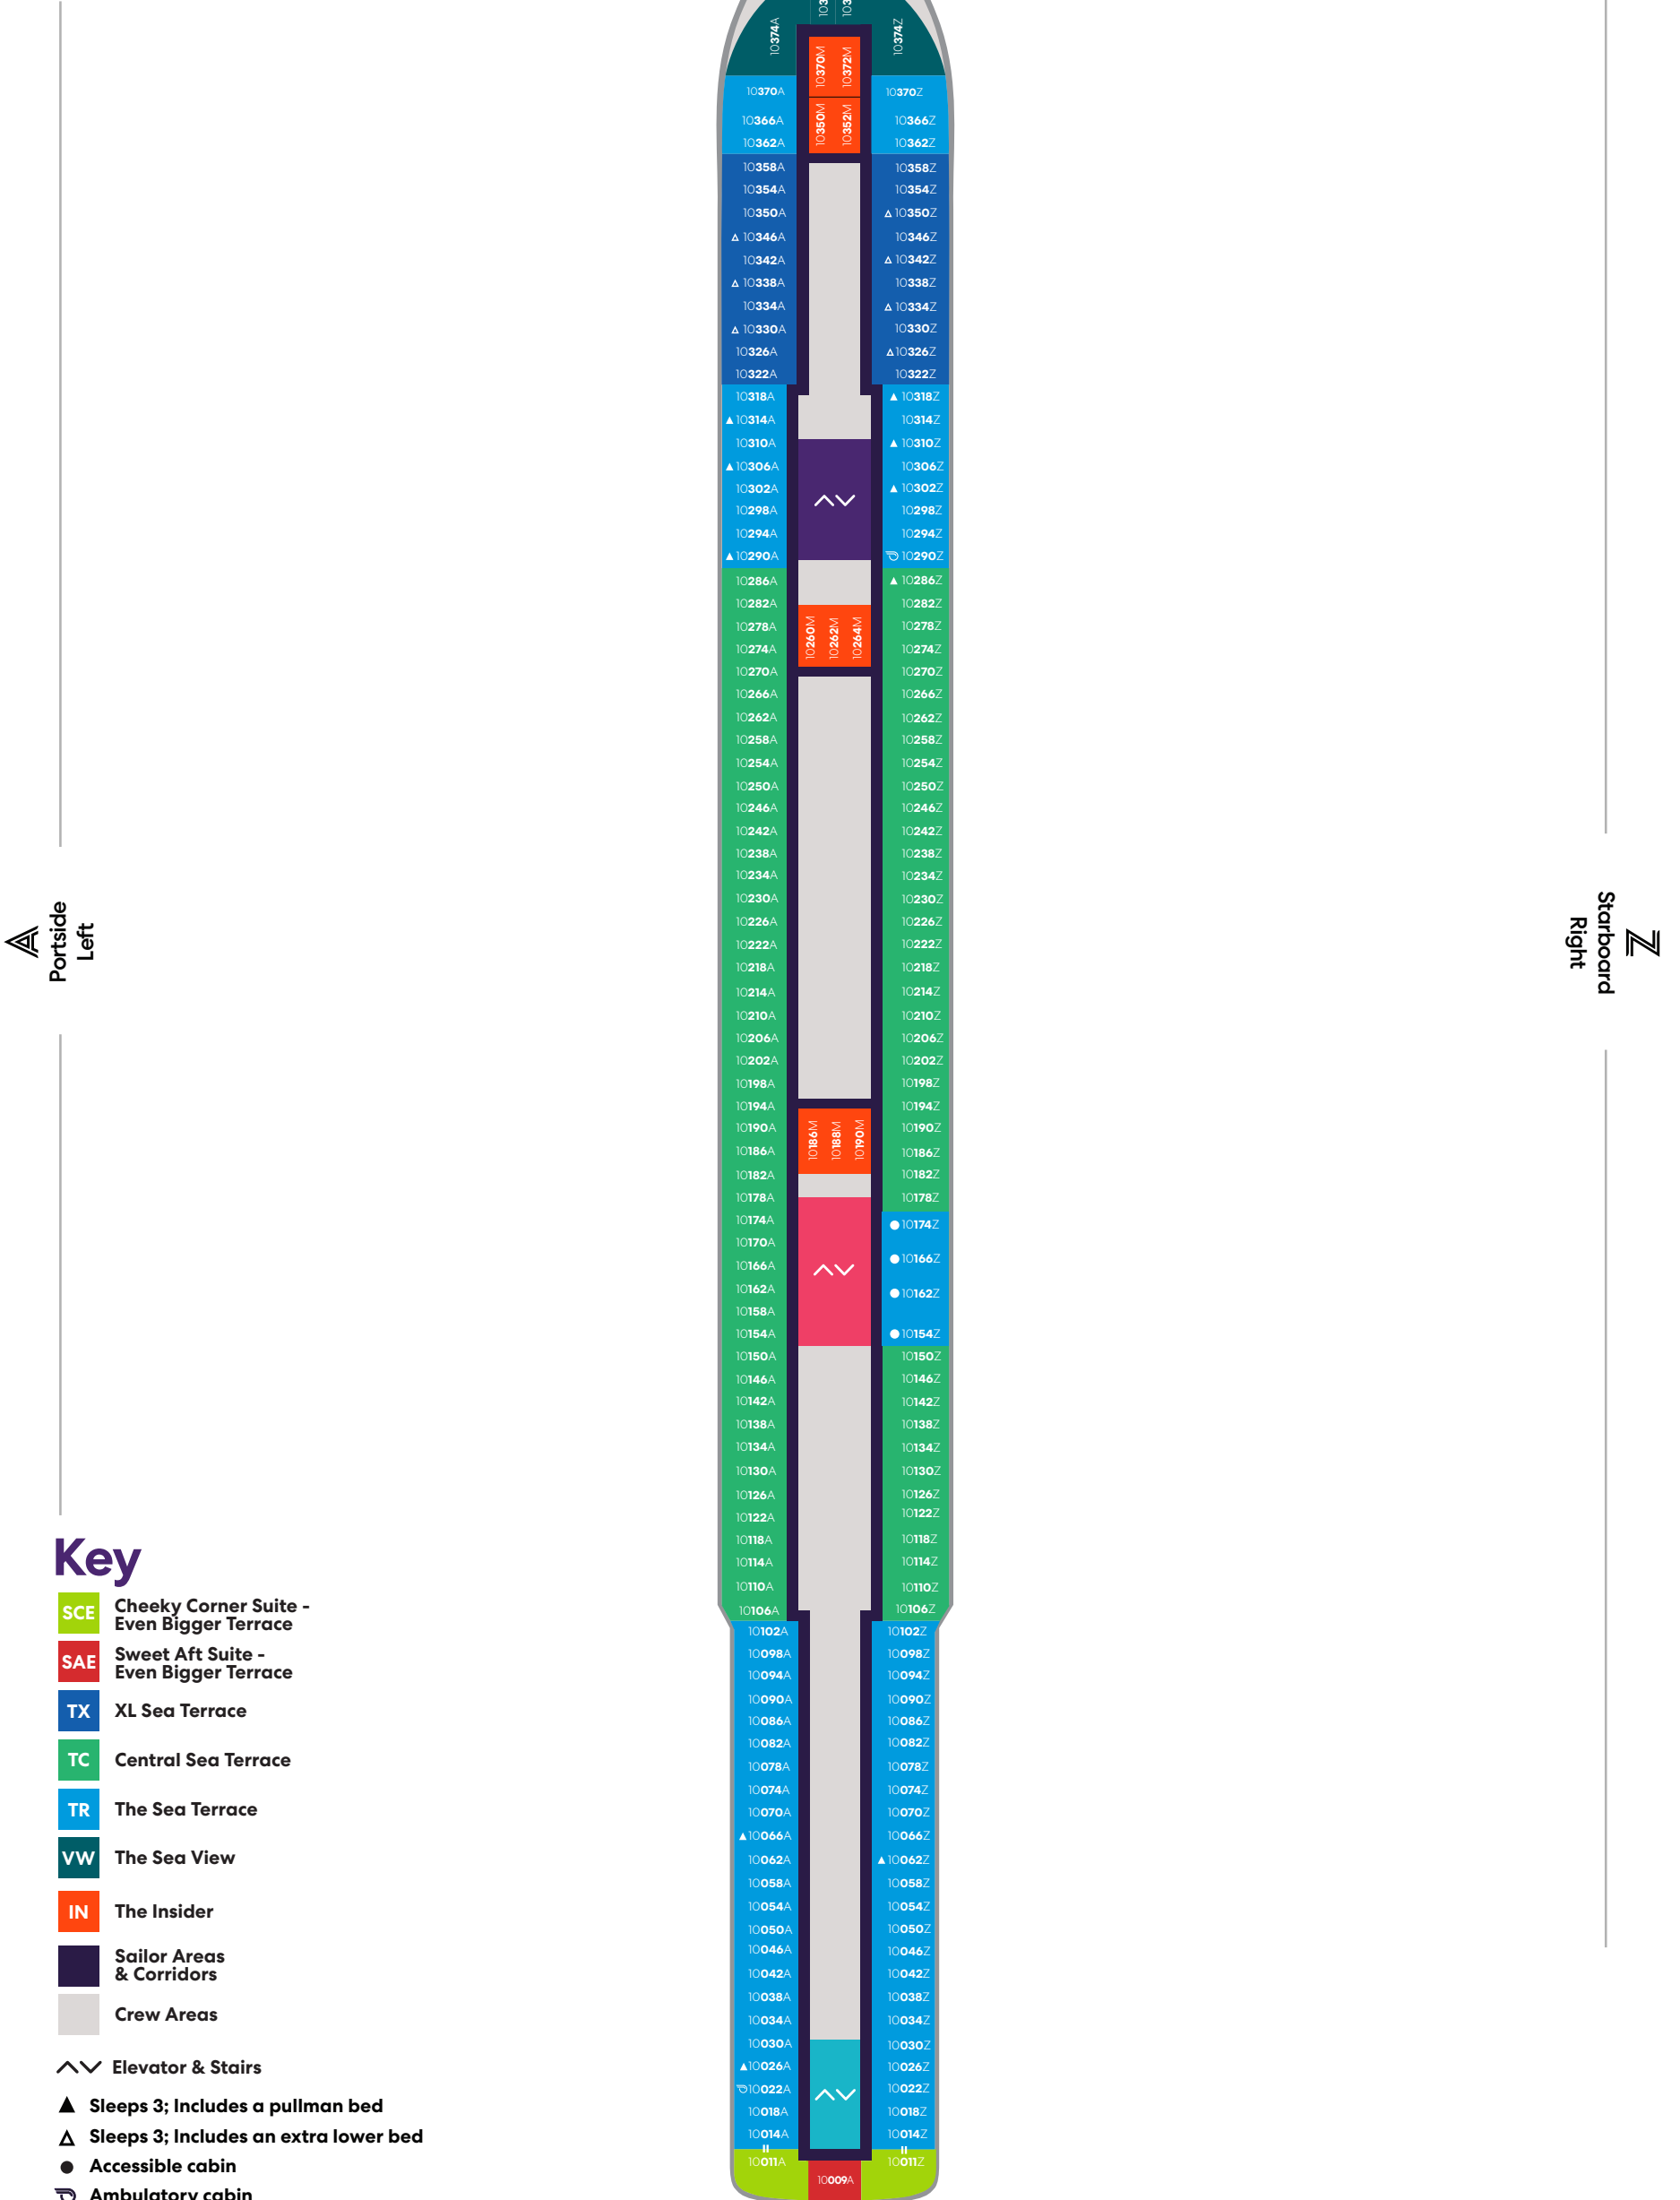

Grounds Club
Thoughtfully Sourced Coffee

The Social Club
Diner & Bar

The Dock
Mezze-Style Outdoor Eatery +
Bar & Social Lounge

Key

-  Crew Areas
-  Circular Stairs
-  Stairwells
-  Elevator & Stairs
-  Accessible Head

Deck

10

VALIANT LADY

VOYAGES

Key

- SCE Cheeky Corner Suite - Even Bigger Terrace
- SAE Sweet Aft Suite - Even Bigger Terrace
- TX XL Sea Terrace
- TC Central Sea Terrace
- TR The Sea Terrace
- VW The Sea View
- IN The Insider
- Sailor Areas & Corridors
- Crew Areas
- ^ v Elevator & Stairs
- ▲ Sleeps 3; Includes a pullman bed
- △ Sleeps 3; Includes an extra lower bed
- Accessible cabin
- ↻ Ambulatory cabin
- || Connecting cabins

Deck

11

VALIANT LADY

▲ Portside
Left

▲ Starboard
Right

Key

- SCE** Cheeky Corner Suite – Even Bigger Terrace
- SAE** Sweet Aft Suite – Even Bigger Terrace
- TX** XL Sea Terrace
- TC** Central Sea Terrace
- TR** The Sea Terrace
- VW** The Sea View
- I1** Solo Insider
- IN** The Insider
- Sailor Areas & Corridors**
- Crew Areas**
- ^ v Elevator & Stairs
- ‡ Sleeps 1
- ▲ Sleeps 3; Includes a pullman bed
- △ Sleeps 3; Includes an extra lower bed
- Accessible cabin
- ↻ Ambulatory cabin
- || Connecting cabins

Deck

12

VALIANT LADY

Portside
Left

Starboard
Right

Key

- SCB Cheeky Corner Suite - Biggest Terrace
- SAB Sweet Aft Suite - Biggest Terrace
- SS Seriously Suite
- TX XL Sea Terrace
- TC Central Sea Terrace
- TR The Sea Terrace
- VI Solo Sea View
- VW The Sea View
- II Solo Insider
- IN The Insider
- Sailor Areas & Corridors
- Crew Areas
- ^v Elevator & Stairs
- ‡ Sleeps 1
- ▲ Sleeps 3; Includes a pullman bed
- △ Sleeps 3; Includes an extra lower bed
- Accessible cabin
- ♿ Ambulatory cabin
- || Connecting cabins