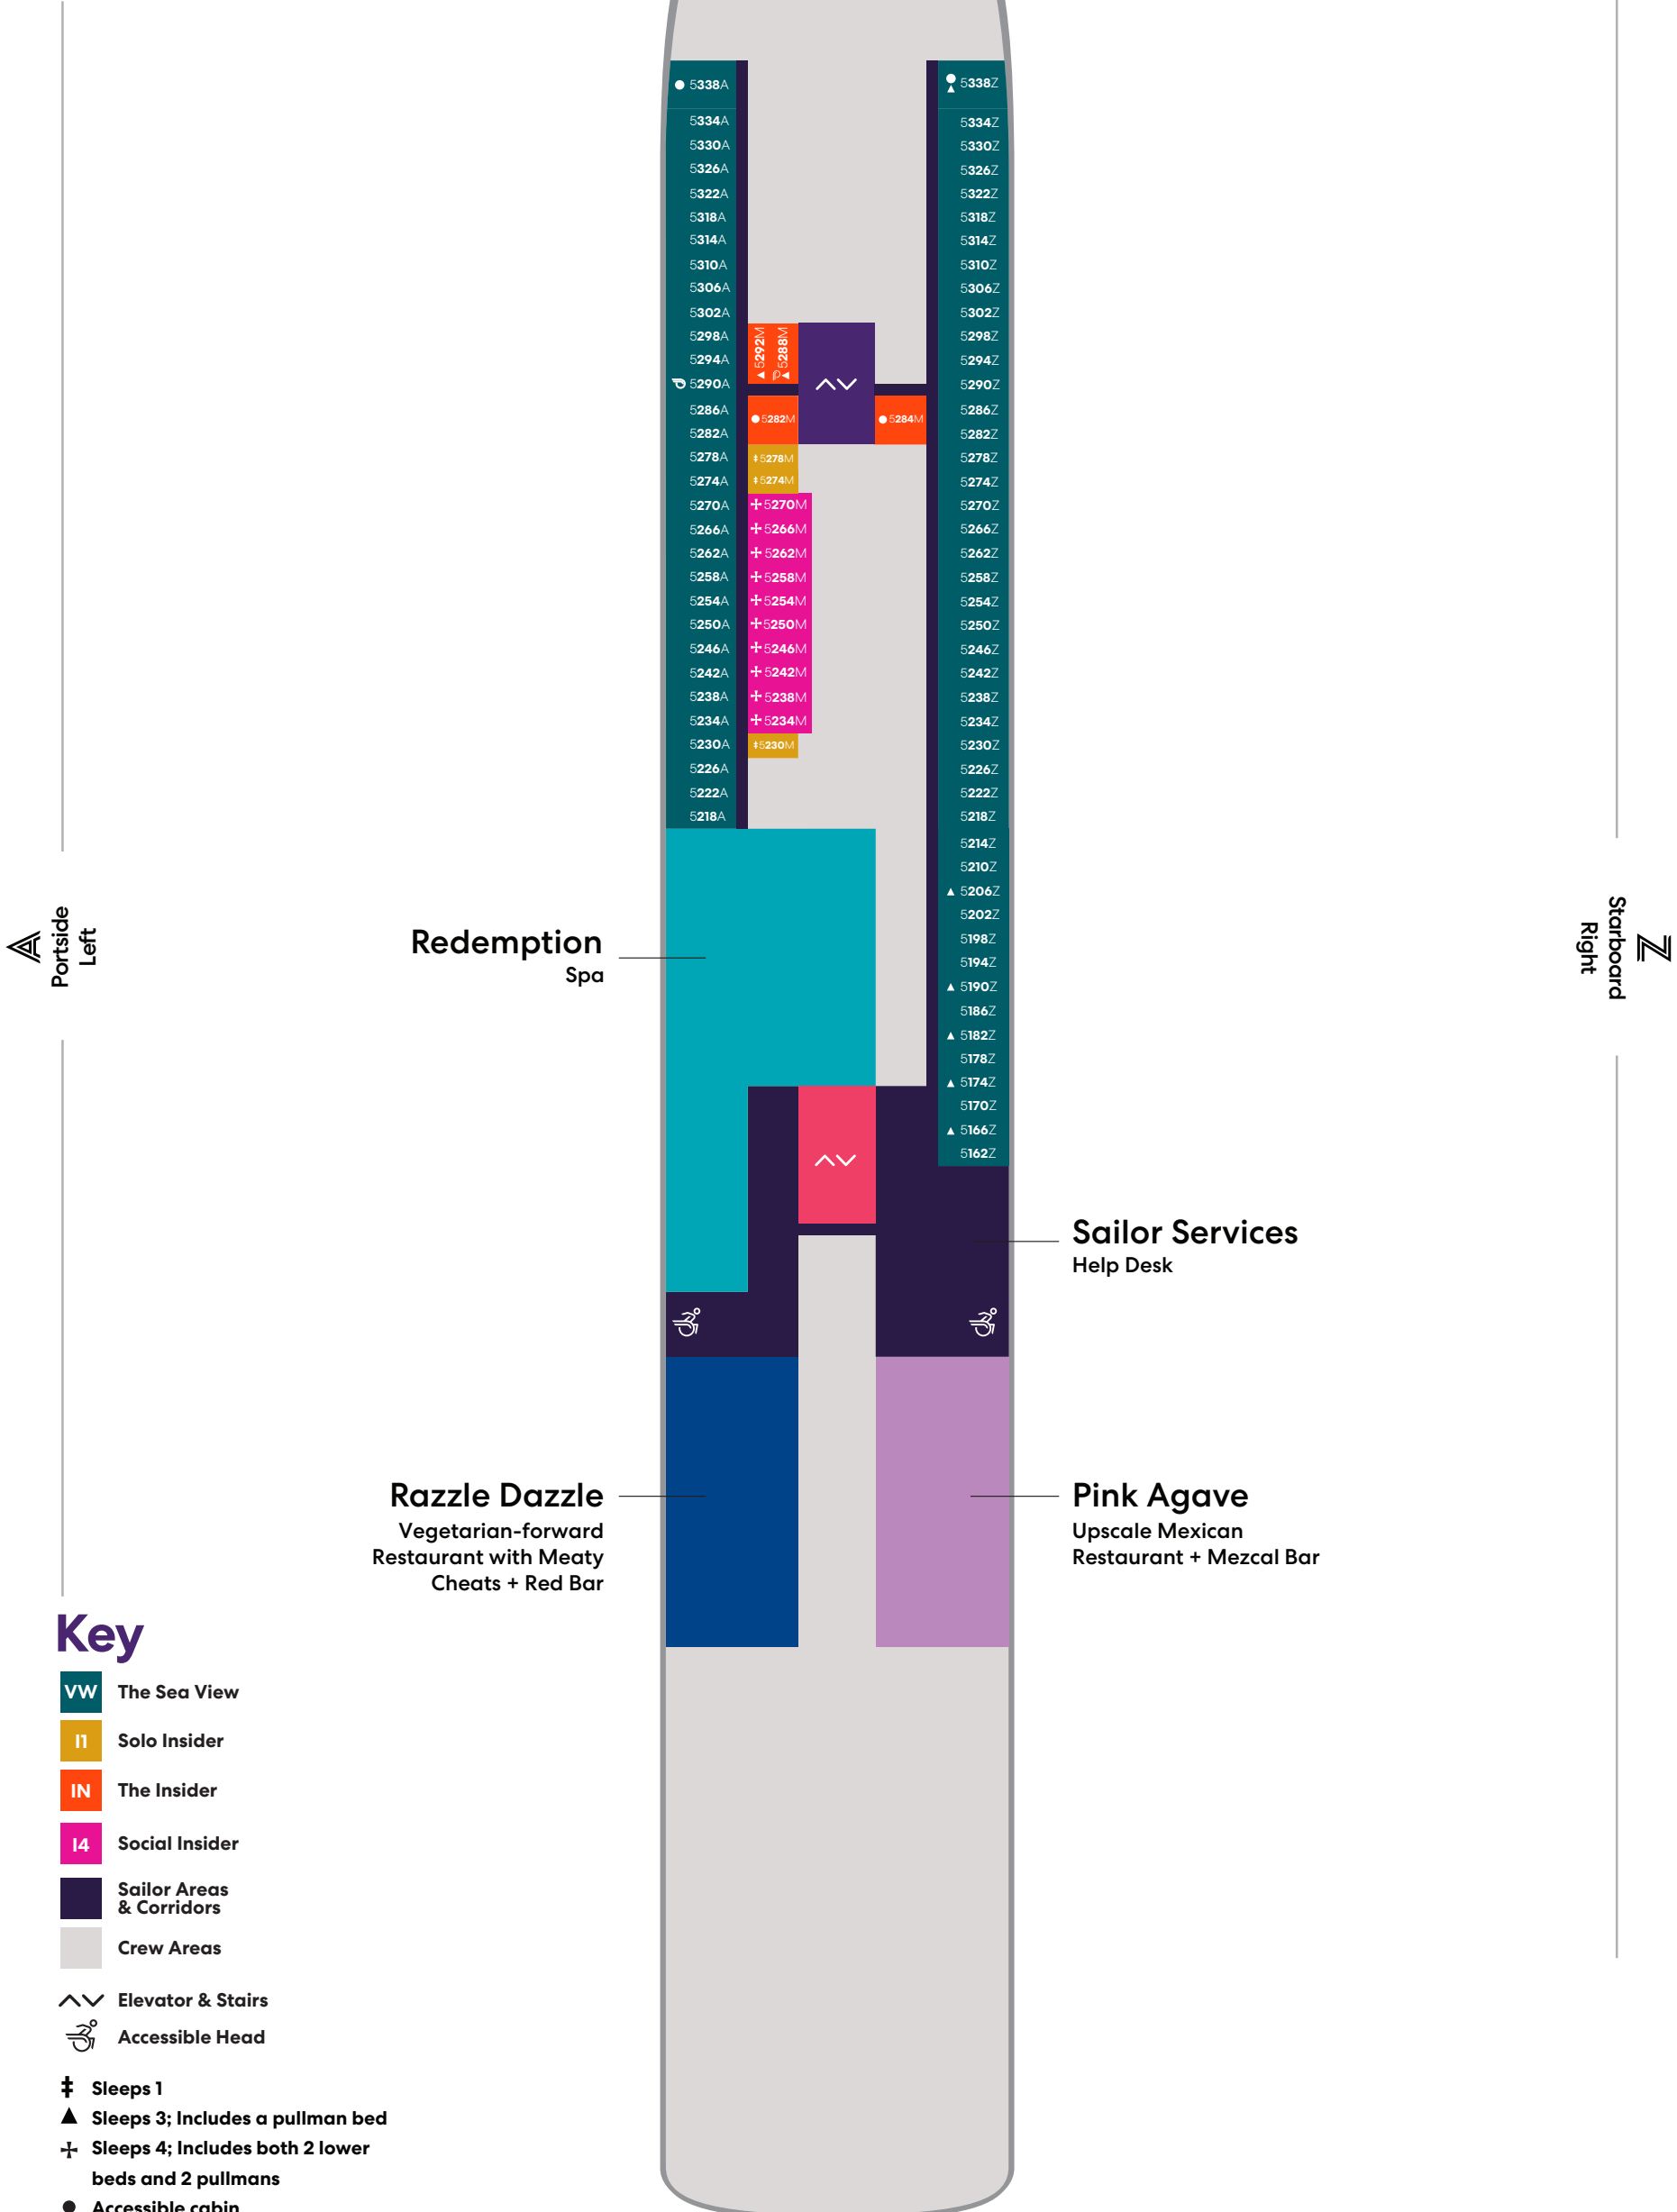

Deck

4

VALIANT LADY

VOYAGES

Portside Left

Starboard Right

Key

Sailor Areas & Corridors

Crew Areas

^^ Elevator & Stairs

Deck

5

VALIANT LADY

Deck

VALIANT LADY

Key

-  Crew Areas
-  Circular Stairs
-  Stairwells
-  Elevator & Stairs
-  Accessible Head
-  The Head

Access from Deck 7

Deck

7

VALIANT LADY

VOYAGES

Portside
Left

Starboard
Right

The Red Room
Live Performance Space

The Groupie
Private Karaoke

The Manor
Alluring Nightclub

Draught Haus
Local Tap Room

The Roundabout
Atrium

Lick Me Till Ice Cream
Scoop Shop

The Pizza Place
Casual Eatery Serving... Pizza