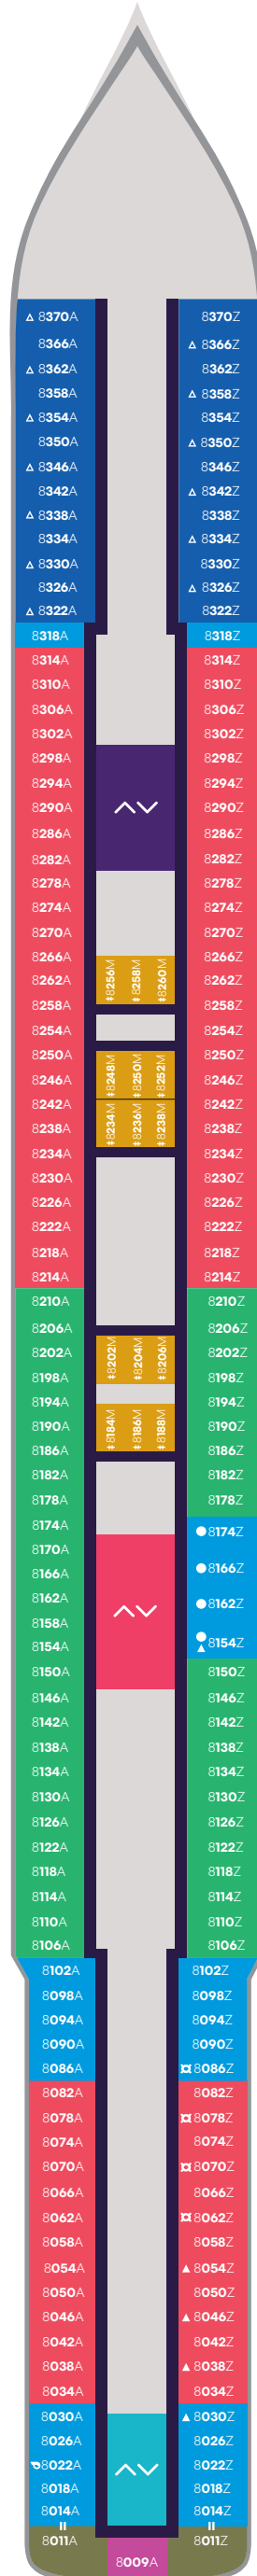

Deck

4

VALIANT LADY

VOYAGES

Portside Left

Starboard Right

Key

Sailor Areas & Corridors

Crew Areas

^^ Elevator & Stairs

Deck

5

VALIANT LADY

Deck

VALIANT LADY

Key

-  Crew Areas
-  Circular Stairs
-  Stairwells
-  Elevator & Stairs
-  Accessible Head
-  The Head

Access from Deck 7

Deck

7

VALIANT LADY

VOYAGES

Portside
Left

Starboard
Right

Deck

VALIANT LADY

Portside
Left

Starboard
Right

Key

- SCP Cheeky Corner Suite – Pretty Big Terrace
- SAP Sweet Aft Suite – Pretty Big Terrace
- TX XL Sea Terrace
- TC Central Sea Terrace
- TR The Sea Terrace
- TL Ltd View Sea Terrace
- II Solo Insider
- Sailor Areas & Corridors
- Crew Areas
- ^v Elevator & Stairs
- ‡ Sleeps 1
- ▲ Sleeps 3; Includes a pullman bed
- △ Sleeps 3; Includes an extra lower bed
- ⊠ Sleeps 4; Includes both an extra lower bed and a pullman bed
- Accessible cabin
- ♿ Ambulatory cabin
- || Connecting cabins