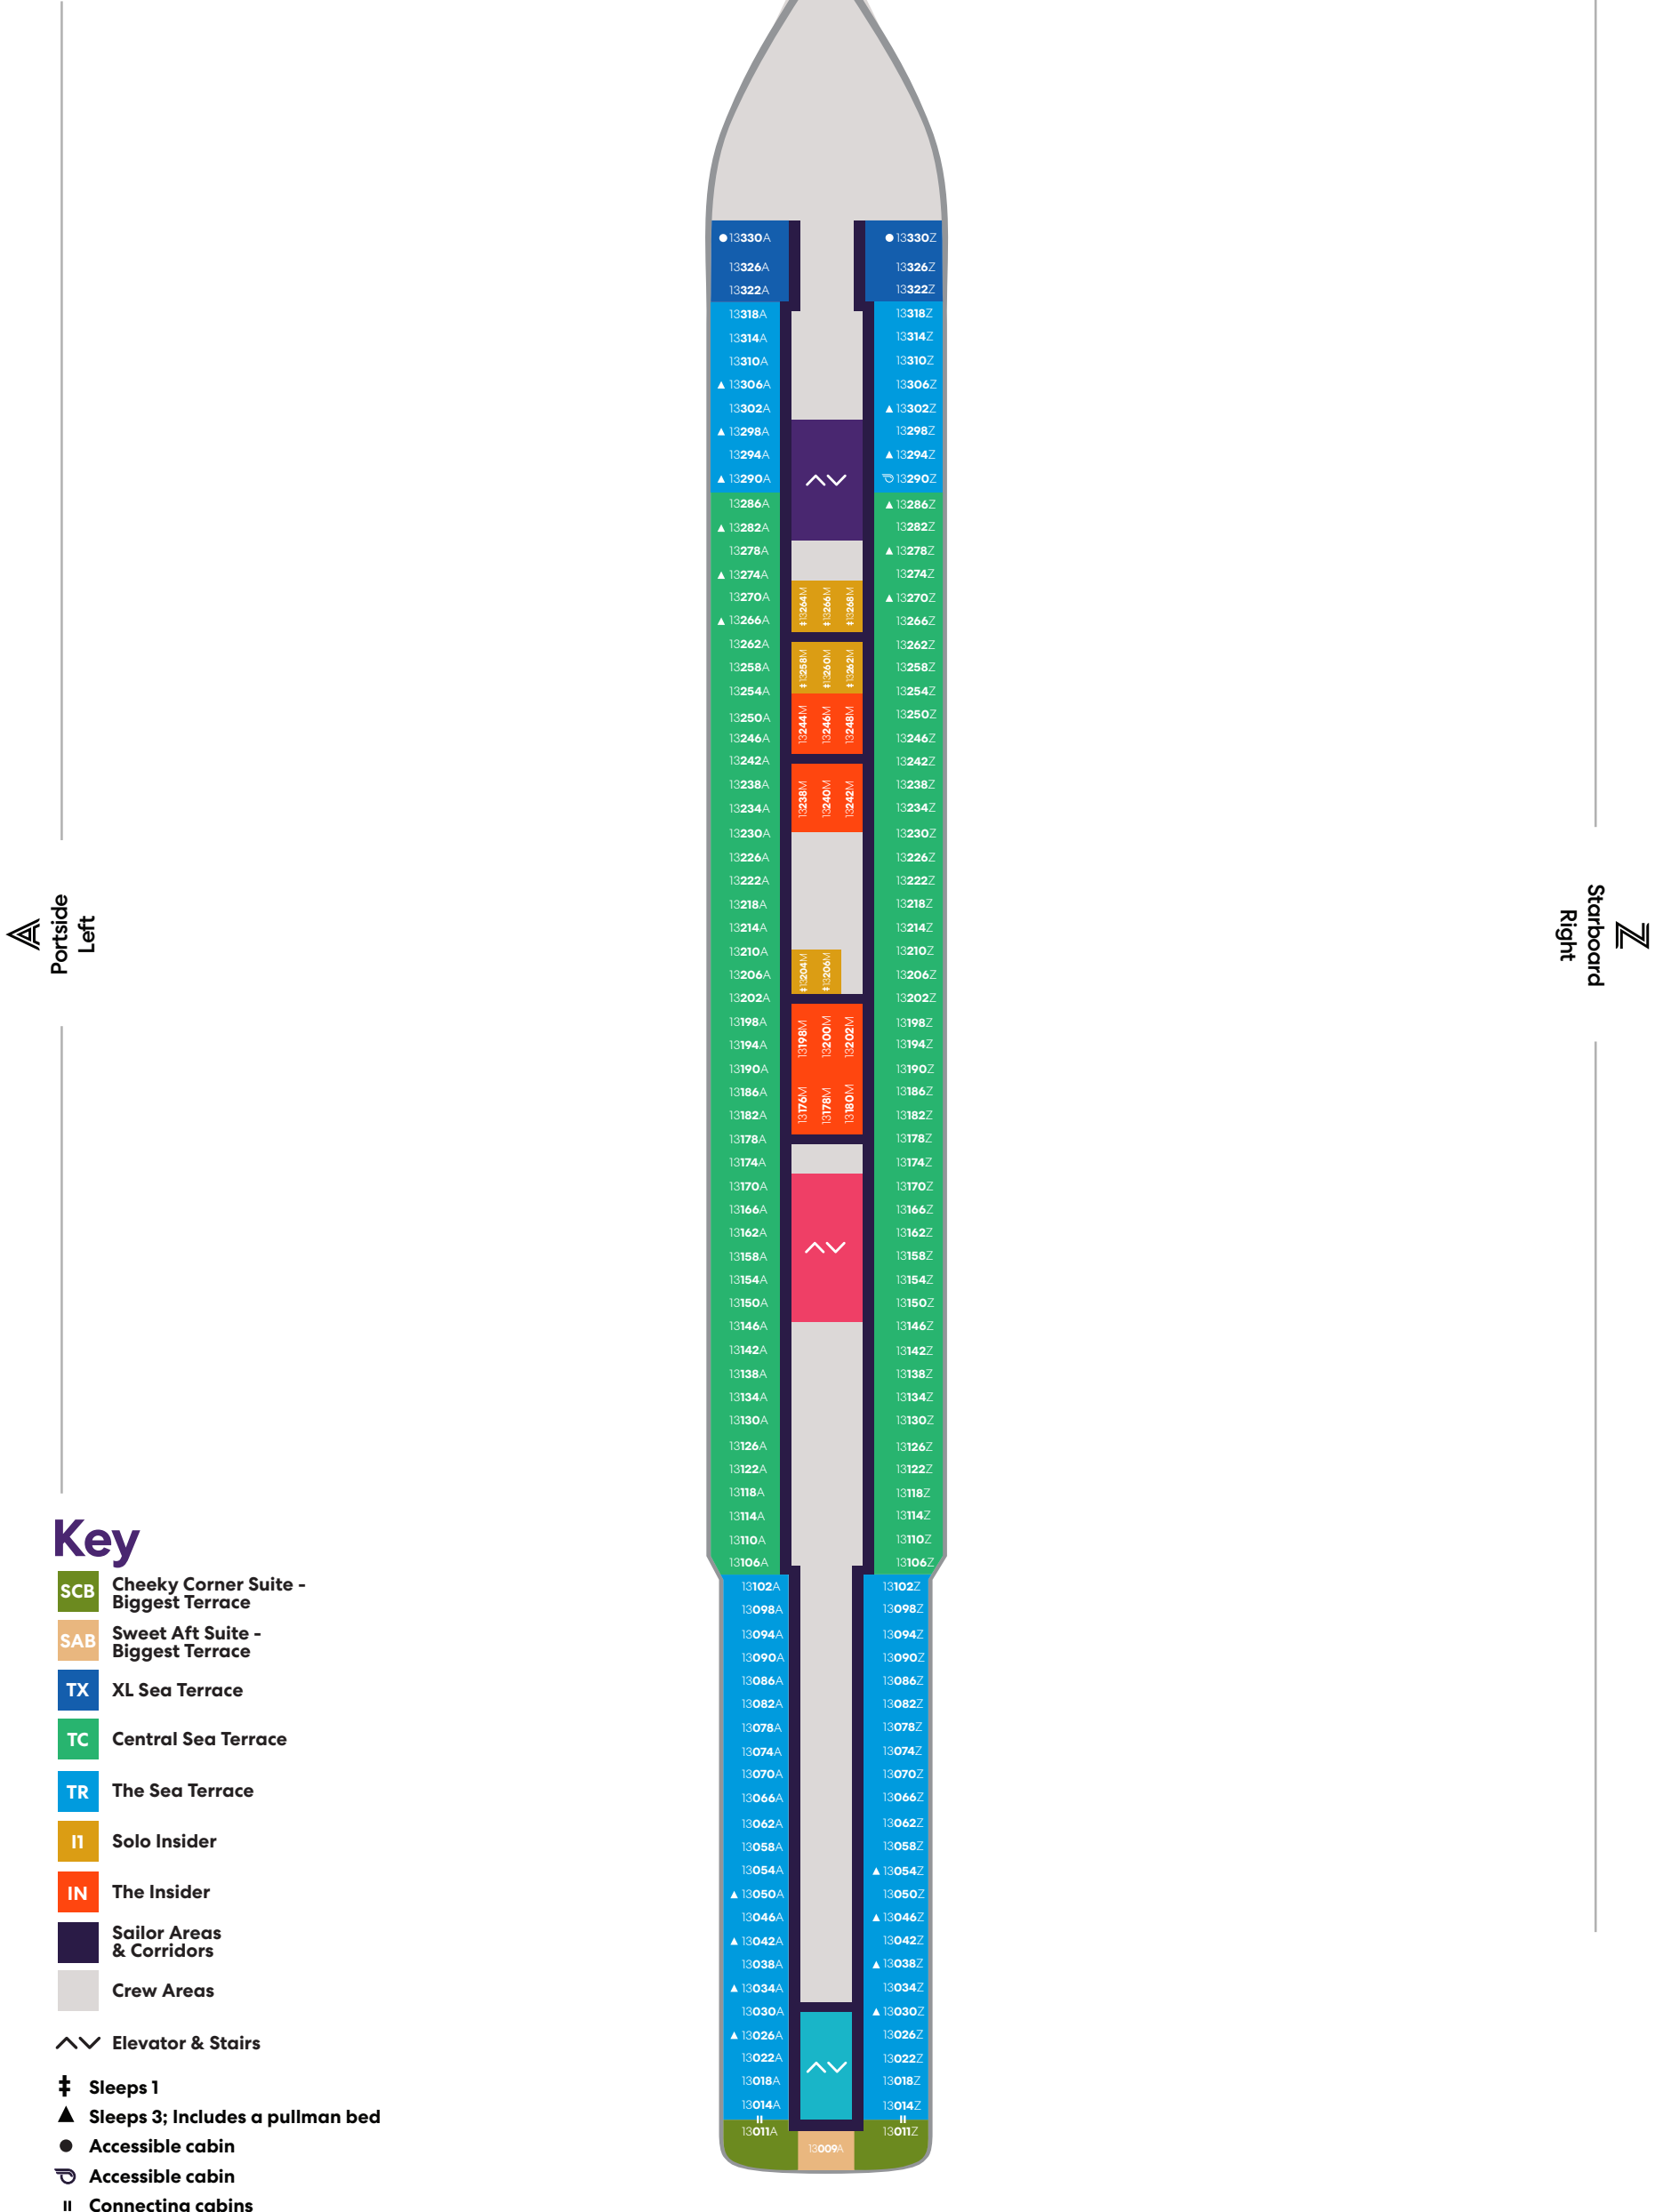

Deck

11

VALIANT LADY

▲ Portside
Left

▲ Starboard
Right

Key

- SCE** Cheeky Corner Suite – Even Bigger Terrace
- SAE** Sweet Aft Suite – Even Bigger Terrace
- TX** XL Sea Terrace
- TC** Central Sea Terrace
- TR** The Sea Terrace
- VW** The Sea View
- I1** Solo Insider
- IN** The Insider
- Sailor Areas & Corridors**
- Crew Areas**
- ^ v Elevator & Stairs
- ‡ Sleeps 1
- ▲ Sleeps 3; Includes a pullman bed
- △ Sleeps 3; Includes an extra lower bed
- Accessible cabin
- ↻ Ambulatory cabin
- || Connecting cabins

Deck

12

VALIANT LADY

Portside
Left

Starboard
Right

Key

- SCB Cheeky Corner Suite - Biggest Terrace
- SAB Sweet Aft Suite - Biggest Terrace
- SS Seriously Suite
- TX XL Sea Terrace
- TC Central Sea Terrace
- TR The Sea Terrace
- VI Solo Sea View
- VW The Sea View
- II Solo Insider
- IN The Insider
- Sailor Areas & Corridors
- Crew Areas
- ^v Elevator & Stairs
- ‡ Sleeps 1
- ▲ Sleeps 3; Includes a pullman bed
- △ Sleeps 3; Includes an extra lower bed
- Accessible cabin
- ♿ Ambulatory cabin
- || Connecting cabins

Deck

13

VALIANT LADY

Key

- SCB Cheeky Corner Suite - Biggest Terrace
- SAB Sweet Aft Suite - Biggest Terrace
- TX XL Sea Terrace
- TC Central Sea Terrace
- TR The Sea Terrace
- II Solo Insider
- IN The Insider
- Sailor Areas & Corridors
- Crew Areas
- ^ v Elevator & Stairs
- ♣ Sleeps 1
- ▲ Sleeps 3; Includes a pullman bed
- Accessible cabin
- ♿ Accessible cabin
- || Connecting cabins

Deck

14

VALIANT LADY

Portside
Left

Starboard
Right

Key

- SCB Cheeky Corner Suite - Biggest Terrace
- SAB Sweet Aft Suite - Biggest Terrace
- SB Brilliant Suite
- TX XL Sea Terrace
- TC Central Sea Terrace
- TR The Sea Terrace
- II Solo Insider
- IN The Insider
- Sailor Areas & Corridors
- Crew Areas
- ^ v Elevator & Stairs
- ‡ Sleeps 1
- ▲ Sleeps 3; Includes a pullman bed
- ☒ Sleeps 4; Includes both an extra lower bed and a pullman bed
- + Sleeps up to 4
- || Connecting cabins
- ☺ Ambulatory cabin